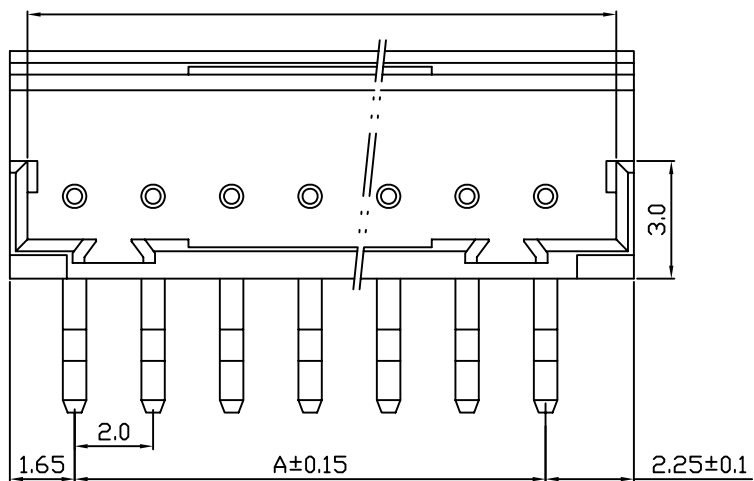

Receptacle Housing

C	5.9	7.9	9.9	11.9	13.9	15.9	17.9	19.9	21.9	23.9	25.9	27.9	29.9	31.9
B	5.0	7.0	9.0	11.0	13.0	15.0	17.0	19.0	21.0	23.0	25.0	27.0	29.0	31.0
A	2.0	4.0	6.0	8.0	10.0	12.0	14.0	16.0	18.0	20.0	22.0	24.0	26.0	28.0
Pole	2	3	4	5	6	7	8	9	10	11	12	13	14	15

Item		Yueqing Hegxing Electronics Co., Ltd			
Receptacle Housing		HEGX			
20039WR	Unit	Scale	Design Unit	Size	Part No.
WB20039-WA	mm	—	Metric	A4	
Draw	Review	Approve	Material	Drawing No.	Part No.
			Material	PA66 (UL94V-0)