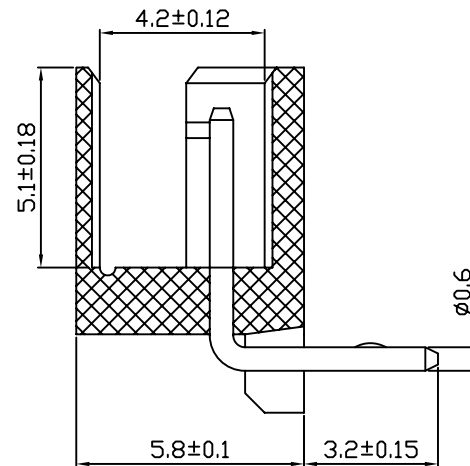

Receptacle Housing

C	5.9	7.9	9.9	11.9	13.9	15.9	17.9	19.9	21.9	23.9	25.9	27.9	29.9	31.9
B	5.0	7.0	9.0	11.0	13.0	15.0	17.0	19.0	21.0	23.0	25.0	27.0	29.0	31.0
A	2.0	4.0	6.0	8.0	10.0	12.0	14.0	16.0	18.0	20.0	22.0	24.0	26.0	28.0
Pole	2	3	4	5	6	7	8	9	10	11	12	13	14	15

Item		Yueqing Hegxing Electronics Co., Ltd			
Receptacle Housing		HEGX			
20039WR	Unit	Scale	Design Unit	Size	Part No.
WB20039-WA	mm	—	Metric	A4	
Draw	Review	Approve	Material	Drawing No.	Part No.
			Material	PA66 (UL94V-0)