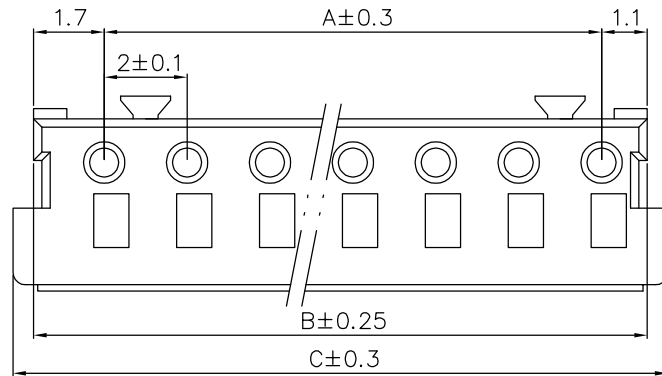

Plug Housing

C	11.8	15.8	17.8
B	10.8	14.8	16.8
A	8	12	14
Pole	5	7	8

Item		 Yueqing Hegxing Electronics Co., Ltd					
Plug Housing		Unit	Scale	Design Unit	Size	Part No.	
YH200		mm	—	Metric	A4		
Draw	Review	Approve	Material	Drawing No.	Part No.		
			Material	PA66 (UL94V-0)			

Receptacle Housing

C	5.9	7.9	9.9	11.9	13.9	15.9	17.9	19.9	21.9	23.9	25.9	27.9	29.9	31.9
B	5.0	7.0	9.0	11.0	13.0	15.0	17.0	19.0	21.0	23.0	25.0	27.0	29.0	31.0
A	2.0	4.0	6.0	8.0	10.0	12.0	14.0	16.0	18.0	20.0	22.0	24.0	26.0	28.0
Pole	2	3	4	5	6	7	8	9	10	11	12	13	14	15

Item		 Yueqing Hegxing Electronics Co., Ltd												
Receptacle Housing														
20039WR	Unit	Scale	Design Unit	Size	Part No.	 								
WB20039-A	mm	—	Metric	A4										
Draw	Review	Approve	Material	Drawing No.	Part No.									
			Material	PA66 (UL94V-0)										

Item		 Yueqing Hegxing Electronics Co., Ltd					
Terminal		Unit	Scale	Design Unit	Size	Part No.	
YT200		mm	—	Metric	A4		
Draw	Review	Approve	Material	Drawing No.	Part No.		
			Material	Phosphor Bronze			