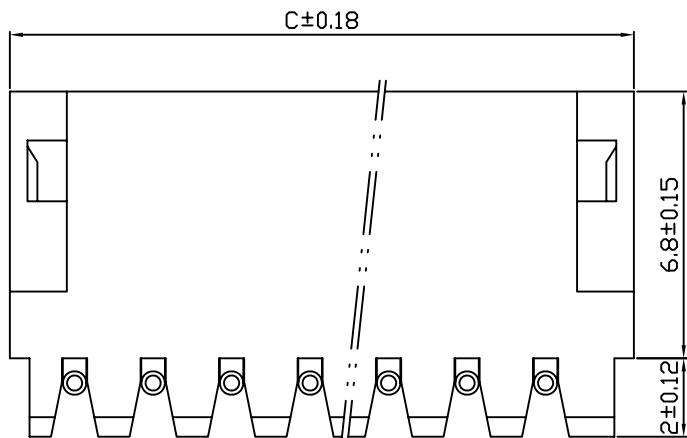

Receptacle Housing

C	5.9	7.9	9.9	11.9	13.9	15.9	17.9	19.9	21.9	23.9	25.9	27.9	29.9	31.9
B	5.0	7.0	9.0	11.0	13.0	15.0	17.0	19.0	21.0	23.0	25.0	27.0	29.0	31.0
A	2.0	4.0	6.0	8.0	10.0	12.0	14.0	16.0	18.0	20.0	22.0	24.0	26.0	28.0
Pole	2	3	4	5	6	7	8	9	10	11	12	13	14	15

Item		Yueqing Hegxing Electronics Co., Ltd			
Receptacle Housing		HEGX			
20039WR	Unit	Scale	Design Unit	Size	Part No.
WB20039-WA	mm	—	Metric	A4	
Draw	Review	Approve	Material	Drawing No.	Part No.
			Material	PA66 (UL94V-0)