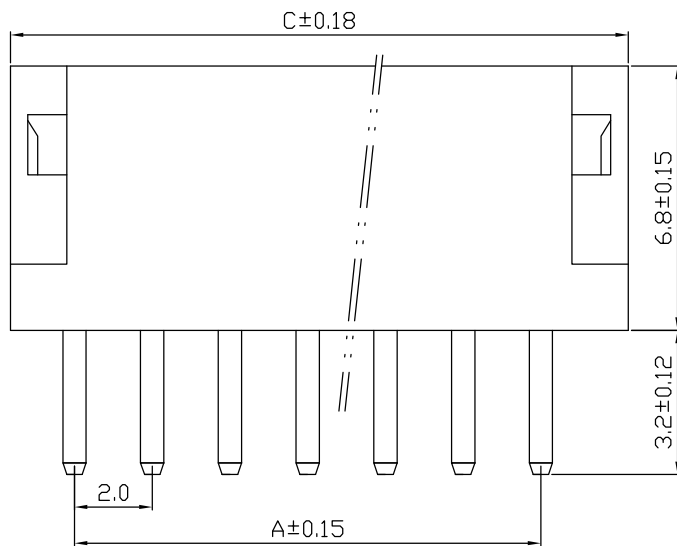

Plug Housing

C	11.8	15.8	17.8
B	10.8	14.8	16.8
A	8	12	14
Pole	5	7	8

Item		 Yueqing Hegxing Electronics Co., Ltd					
Plug Housing		Unit	Scale	Design Unit	Size	Part No.	
YH200		mm	—	Metric	A4		
Draw	Review	Approve	Material	Drawing No.	Part No.		
			Material	PA66 (UL94V-0)			

Receptacle Housing

C	5.9	7.9	9.9	11.9	13.9	15.9	17.9	19.9	21.9	23.9	25.9	27.9	29.9	31.9
B	5.0	7.0	9.0	11.0	13.0	15.0	17.0	19.0	21.0	23.0	25.0	27.0	29.0	31.0
A	2.0	4.0	6.0	8.0	10.0	12.0	14.0	16.0	18.0	20.0	22.0	24.0	26.0	28.0
Pole	2	3	4	5	6	7	8	9	10	11	12	13	14	15

Item		 Yueqing Hegxing Electronics Co., Ltd												
Receptacle Housing														
20039WR	Unit	Scale	Design Unit	Size	Part No.	 								
WB20039-A	mm	—	Metric	A4										
Draw	Review	Approve	Material	Drawing No.	Part No.									
			Material	PA66 (UL94V-0)										

Item		 Yueqing Hegxing Electronics Co., Ltd					
Terminal		Unit	Scale	Design Unit	Size	Part No.	
YT200		mm	—	Metric	A4		
Draw	Review	Approve	Material	Drawing No.	Part No.		
			Material	Phosphor Bronze			