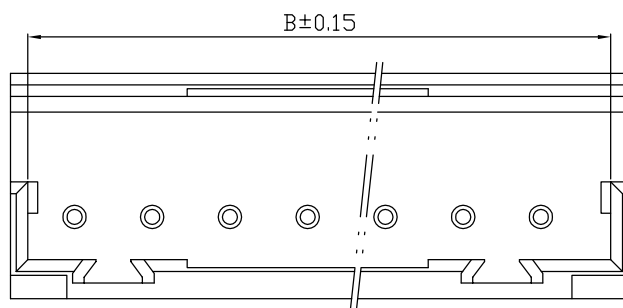

Plug Housing

C	11.8	15.8	17.8
B	10.8	14.8	16.8
A	8	12	14
Pole	5	7	8

Item		 Yueqing Hegxing Electronics Co., Ltd					
Plug Housing		Unit	Scale	Design Unit	Size	Part No.	
YH200		mm	—	Metric	A4		
Draw	Review	Approve	Material	Drawing No.	Part No.		
			Material	PA66 (UL94V-0)			

Receptacle Housing

C	5.9	7.9	9.9	11.9	13.9	15.9	17.9	19.9	21.9	23.9	25.9	27.9	29.9	31.9
B	5.0	7.0	9.0	11.0	13.0	15.0	17.0	19.0	21.0	23.0	25.0	27.0	29.0	31.0
A	2.0	4.0	6.0	8.0	10.0	12.0	14.0	16.0	18.0	20.0	22.0	24.0	26.0	28.0
Pole	2	3	4	5	6	7	8	9	10	11	12	13	14	15

Item		 Yueqing Hegxing Electronics Co., Ltd												
Receptacle Housing														
20039WR	Unit	Scale	Design Unit	Size	Part No.	 								
WB20039-A	mm	—	Metric	A4										
Draw	Review	Approve	Material	Drawing No.	Part No.									
			Material	PA66 (UL94V-0)										

Item		 Yueqing Hegxing Electronics Co., Ltd					
Terminal		Unit	Scale	Design Unit	Size	Part No.	
YT200		mm	—	Metric	A4		
Draw	Review	Approve	Material	Drawing No.	Part No.		
			Material	Phosphor Bronze			