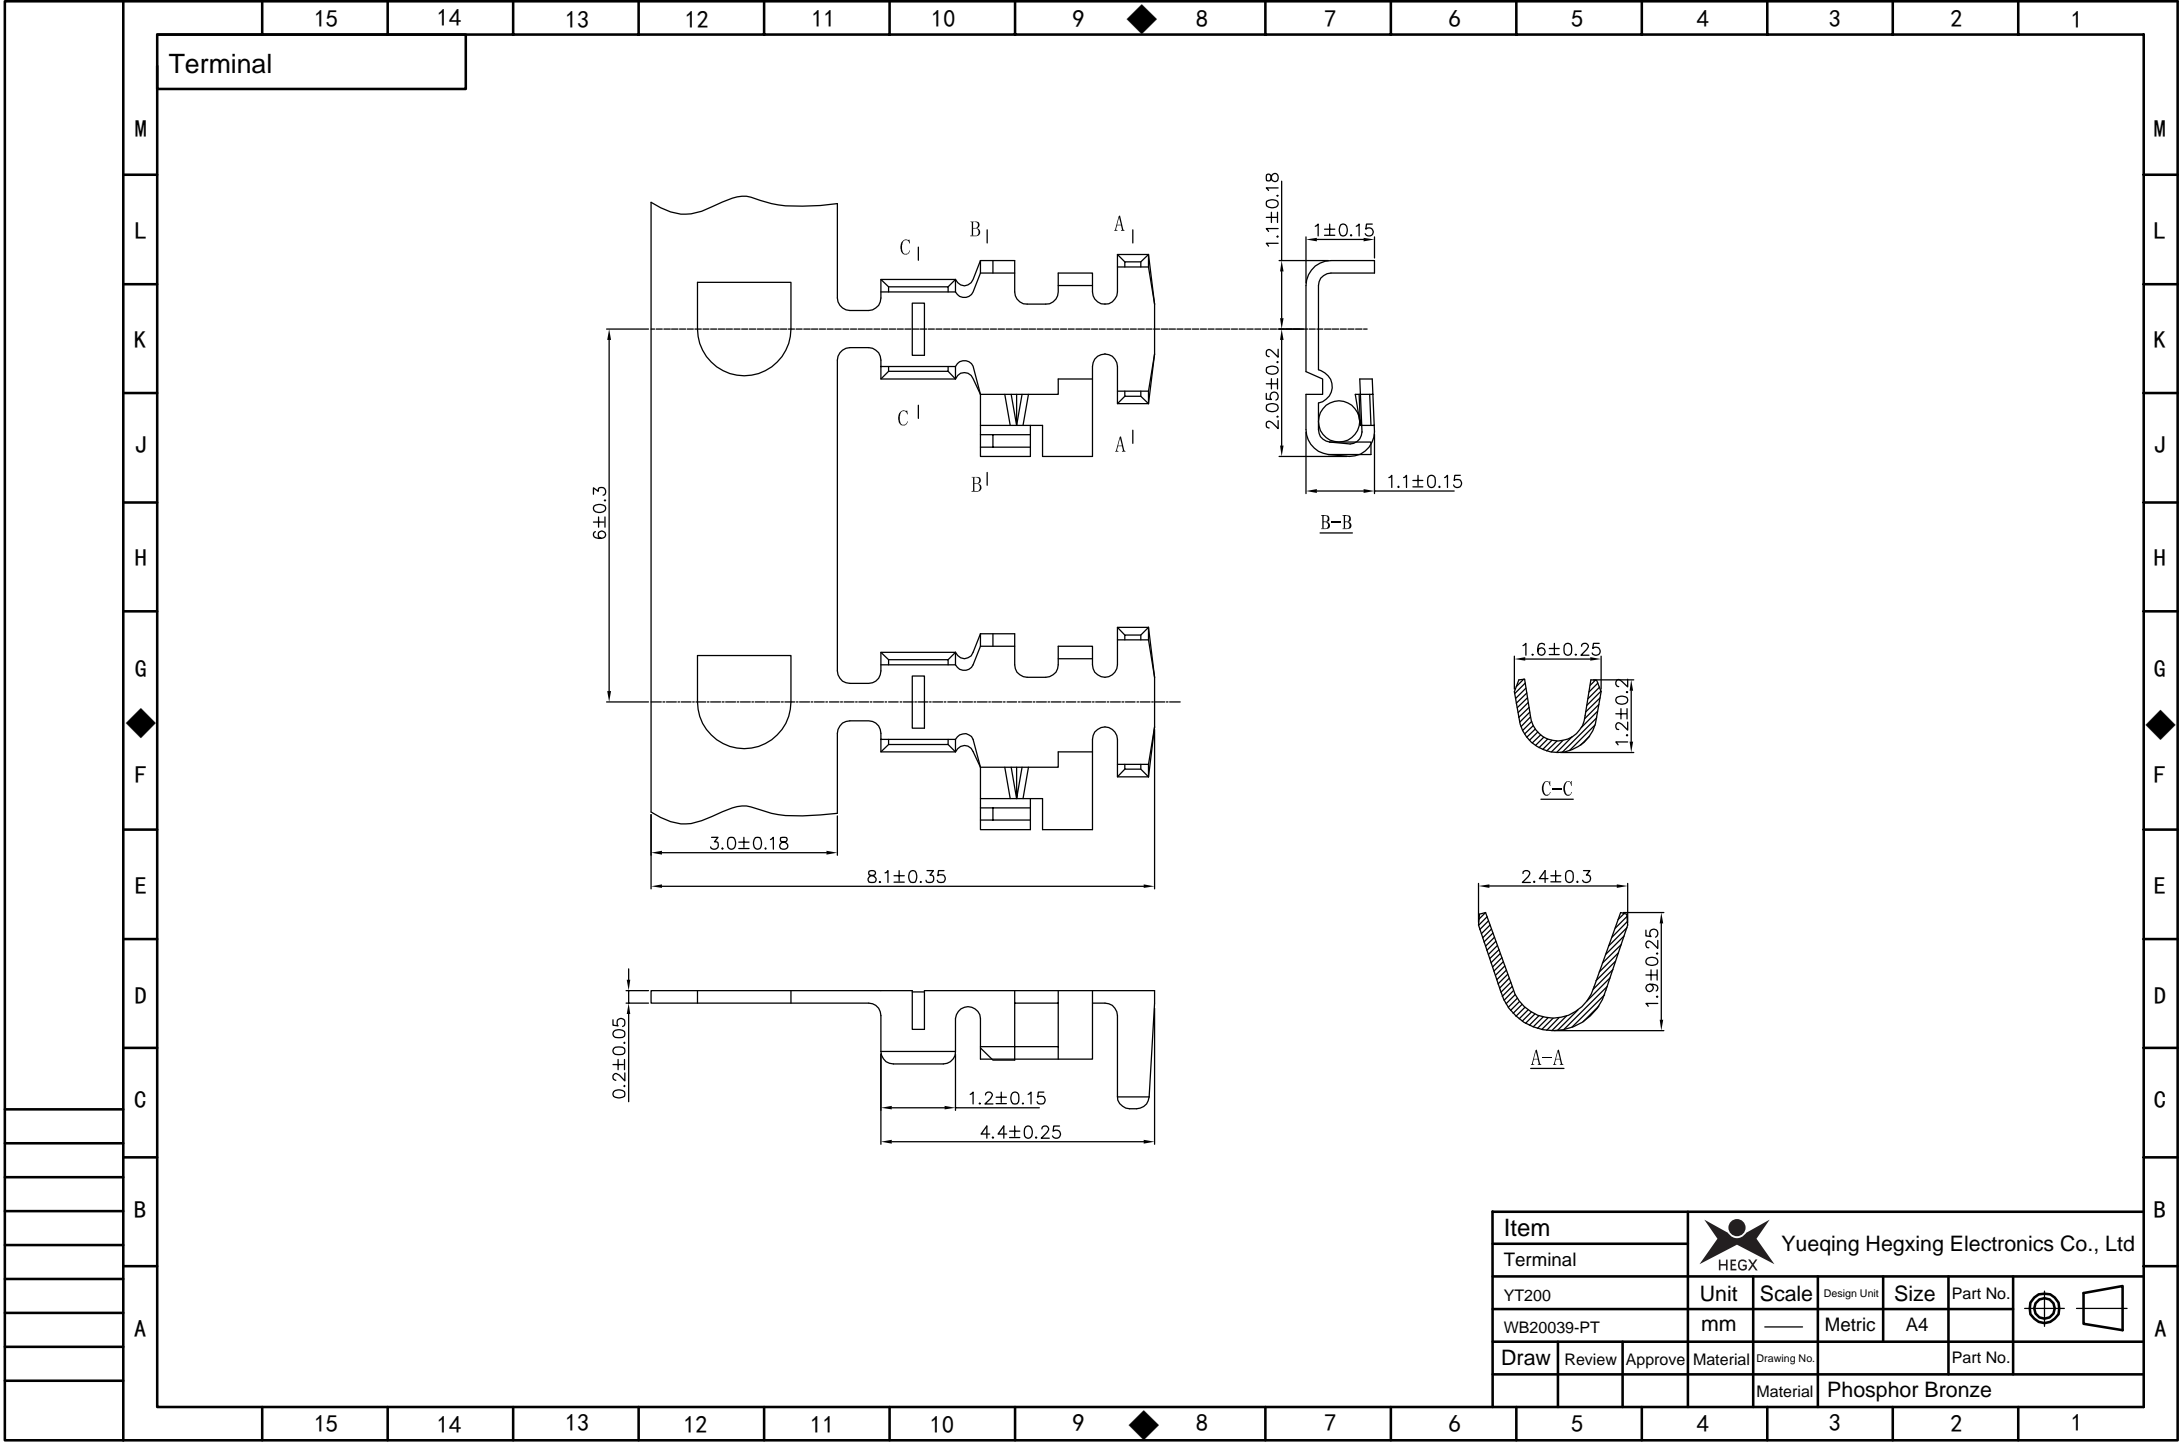

Item		Yueqing Hegxing Electronics Co., Ltd					
Terminal		Unit	Scale	Design Unit	Size	Part No.	
YT200		mm	—	Metric	A4		
Draw	Review	Approve	Material	Drawing No.	Part No.		
			Material	Phosphor Bronze