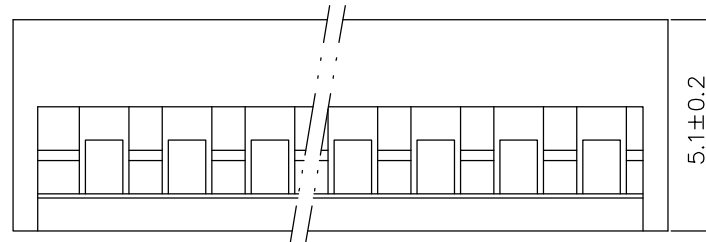

Plug Housing

C	11.8	15.8	17.8
B	10.8	14.8	16.8
A	8	12	14
Pole	5	7	8

Item		 Yueqing Hegxing Electronics Co., Ltd					
Plug Housing		Unit	Scale	Design Unit	Size	Part No.	
YH200		mm	—	Metric	A4		
Draw	Review	Approve	Material	Drawing No.	Part No.		
			Material	PA66 (UL94V-0)			

Receptacle Housing

C	5.9	7.9	9.9	11.9	13.9	15.9	17.9	19.9	21.9	23.9	25.9	27.9	29.9	31.9
B	5.0	7.0	9.0	11.0	13.0	15.0	17.0	19.0	21.0	23.0	25.0	27.0	29.0	31.0
A	2.0	4.0	6.0	8.0	10.0	12.0	14.0	16.0	18.0	20.0	22.0	24.0	26.0	28.0
Pole	2	3	4	5	6	7	8	9	10	11	12	13	14	15