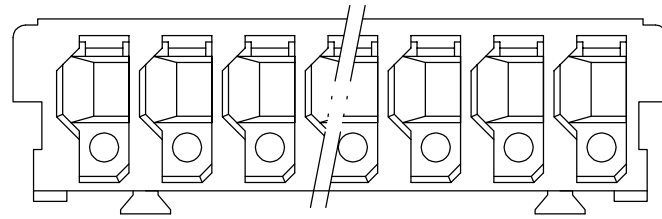

Plug Housing

C	11.8	15.8	17.8
B	10.8	14.8	16.8
A	8	12	14
Pole	5	7	8

Item		 Yueqing Hegxing Electronics Co., Ltd					
Plug Housing		Unit	Scale	Design Unit	Size	Part No.	
YH200		mm	—	Metric	A4		
Draw	Review	Approve	Material	Drawing No.	Part No.		
			Material	PA66 (UL94V-0)			

Receptacle Housing

C	5.9	7.9	9.9	11.9	13.9	15.9	17.9	19.9	21.9	23.9	25.9	27.9	29.9	31.9
B	5.0	7.0	9.0	11.0	13.0	15.0	17.0	19.0	21.0	23.0	25.0	27.0	29.0	31.0
A	2.0	4.0	6.0	8.0	10.0	12.0	14.0	16.0	18.0	20.0	22.0	24.0	26.0	28.0
Pole	2	3	4	5	6	7	8	9	10	11	12	13	14	15

Item		 Yueqing Hegxing Electronics Co., Ltd												
Receptacle Housing														
20039WR	Unit	Scale	Design Unit	Size	Part No.	 								
WB20039-A	mm	—	Metric	A4										
Draw	Review	Approve	Material	Drawing No.	Part No.									
			Material	PA66 (UL94V-0)										

Item		 Yueqing Hegxing Electronics Co., Ltd					
Terminal		Unit	Scale	Design Unit	Size	Part No.	
YT200		mm	—	Metric	A4		
Draw	Review	Approve	Material	Drawing No.	Part No.		
			Material	Phosphor Bronze			