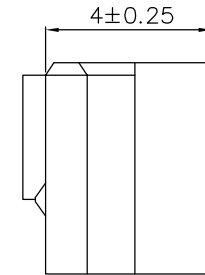

Plug Housing

C	11.8	15.8	17.8
B	10.8	14.8	16.8
A	8	12	14
Pole	5	7	8

Item		 Yueqing Hegxing Electronics Co., Ltd					
Plug Housing		Unit	Scale	Design Unit	Size	Part No.	
YH200		mm	—	Metric	A4		
Draw	Review	Approve	Material	Drawing No.	Part No.		
			Material	PA66 (UL94V-0)			

Receptacle Housing

C	5.9	7.9	9.9	11.9	13.9	15.9	17.9	19.9	21.9	23.9	25.9	27.9	29.9	31.9
B	5.0	7.0	9.0	11.0	13.0	15.0	17.0	19.0	21.0	23.0	25.0	27.0	29.0	31.0
A	2.0	4.0	6.0	8.0	10.0	12.0	14.0	16.0	18.0	20.0	22.0	24.0	26.0	28.0
Pole	2	3	4	5	6	7	8	9	10	11	12	13	14	15

Item		 Yueqing Hegxing Electronics Co., Ltd												
Receptacle Housing														
20039WR	Unit	Scale	Design Unit	Size	Part No.	 								
WB20039-A	mm	—	Metric	A4										
Draw	Review	Approve	Material	Drawing No.	Part No.									
			Material	PA66 (UL94V-0)										

Item		 Yueqing Hegxing Electronics Co., Ltd					
Terminal		Unit	Scale	Design Unit	Size	Part No.	
YT200		mm	—	Metric	A4		
Draw	Review	Approve	Material	Drawing No.	Part No.		
			Material	Phosphor Bronze			