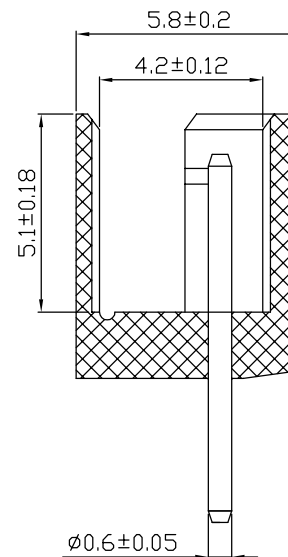

Plug Housing

C	11.8	15.8	17.8
B	10.8	14.8	16.8
A	8	12	14
Pole	5	7	8

Item		 Yueqing Hegxing Electronics Co., Ltd					
Plug Housing		Unit	Scale	Design Unit	Size	Part No.	
YH200		mm	—	Metric	A4		
Draw	Review	Approve	Material	Drawing No.	Part No.		
			Material	PA66 (UL94V-0)			

Receptacle Housing

C	5.9	7.9	9.9	11.9	13.9	15.9	17.9	19.9	21.9	23.9	25.9	27.9	29.9	31.9
B	5.0	7.0	9.0	11.0	13.0	15.0	17.0	19.0	21.0	23.0	25.0	27.0	29.0	31.0
A	2.0	4.0	6.0	8.0	10.0	12.0	14.0	16.0	18.0	20.0	22.0	24.0	26.0	28.0
Pole	2	3	4	5	6	7	8	9	10	11	12	13	14	15

Item		 Yueqing Hegxing Electronics Co., Ltd												
Receptacle Housing														
20039WR	Unit	Scale	Design Unit	Size	Part No.	 								
WB20039-A	mm	—	Metric	A4										
Draw	Review	Approve	Material	Drawing No.	Part No.									
			Material	PA66 (UL94V-0)										

Item		 Yueqing Hegxing Electronics Co., Ltd					
Terminal		Unit	Scale	Design Unit	Size	Part No.	
YT200		mm	—	Metric	A4		
Draw	Review	Approve	Material	Drawing No.	Part No.		
			Material	Phosphor Bronze			