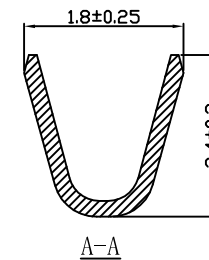

Item		Yueqing Hegxing Electronics Co., Ltd			
Plug Housing		HEGX			
SMH200 / HY	Unit	Scale	Design Unit	Size	Part No.
WB20020-P	mm	—	Metric	A4	
Draw	Review	Approve	Material	Drawing No.	Part No.
			Material	PA66 (UL94V-0)	

Receptacle Housing

B	5.98	7.98	9.98	11.98	13.98	15.98	17.98	19.98	21.98	23.98	25.98	27.98	29.98	31.98
A	2	4	6	8	10	12	14	16	18	20	22	24	26	28
Pole	2	3	4	5	6	7	8	9	10	11	12	13	14	15

Item		Yueqing Hegxing Electronics Co., Ltd						
Receptacle Housing		HEGX						
HY-SE	Unit	Scale	Design Unit	Size	Part No.			
WB20020-AWB	mm	—	Metric	A4				
Draw	Review	Approve	Material	Drawing No.	Part No.			
					Material PA66 (UL94V-0)			

Receptacle Housing

B	5.98	7.98	9.98	11.98	13.98	15.98	17.98	19.98	21.98	23.98	25.98	27.98	29.98	31.98
A	2	4	6	8	10	12	14	16	18	20	22	24	26	28
Pole	2	3	4	5	6	7	8	9	10	11	12	13	14	15

Item		 Yueqing Hegxing Electronics Co., Ltd									
Receptacle Housing		Unit	Scale	Design Unit	Size	Part No.	 				
HY-TE		mm	—	Metric	A4						
WB20020-AB											
Draw	Review	Approve	Material	Drawing No.	Part No.						
					Material PA66 (UL94V-0)						

Terminal

Item		 Yueqing Hegxing Electronics Co., Ltd				
Terminal		Unit	Scale	Design Unit	Size	Part No.
YST200 / DF11		mm	—	Metric	A4	
Draw	Review	Approve	Material	Drawing No.	Part No.	
			Material	Phosphor Bronze		