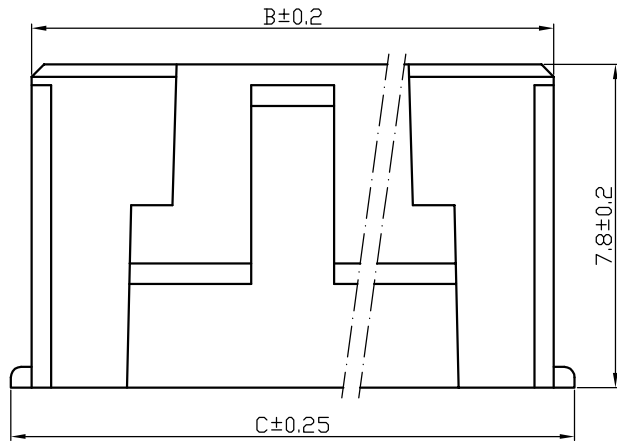

Plug Housing

C	5.6	7.6	9.6	11.6	13.6	15.6	17.6	19.6	21.6	23.6	25.6	27.6	29.6	31.6
B	4.6	6.6	8.6	10.6	12.6	14.6	16.6	18.6	20.6	22.6	24.6	26.6	28.6	30.6
A	2	4	6	8	10	12	14	16	18	20	22	24	26	28
Pole	2	3	4	5	6	7	8	9	10	11	12	13	14	15

Item		Yueqing Hegxing Electronics Co., Ltd			
Plug Housing		HEGX			
SMH200 / HY	Unit	Scale	Design Unit	Size	Part No.
WB20020-P	mm	—	Metric	A4	
Draw	Review	Approve	Material	Drawing No.	Part No.
			Material	PA66 (UL94V-0)	

Receptacle Housing

B	5.98	7.98	9.98	11.98	13.98	15.98	17.98	19.98	21.98	23.98	25.98	27.98	29.98	31.98
A	2	4	6	8	10	12	14	16	18	20	22	24	26	28
Pole	2	3	4	5	6	7	8	9	10	11	12	13	14	15

Item		Yueqing Hegxing Electronics Co., Ltd						
Receptacle Housing		HEGX						
HY-SE	Unit	Scale	Design Unit	Size	Part No.			
WB20020-AWB	mm	—	Metric	A4				
Draw	Review	Approve	Material	Drawing No.	Part No.			
					Material PA66 (UL94V-0)			

Terminal

Item		 Yueqing Hegxing Electronics Co., Ltd				
Terminal		Unit	Scale	Design Unit	Size	Part No.
YST200 / DF11		mm	—	Metric	A4	
Draw	Review	Approve	Material	Drawing No.	Part No.	
			Material	Phosphor Bronze		