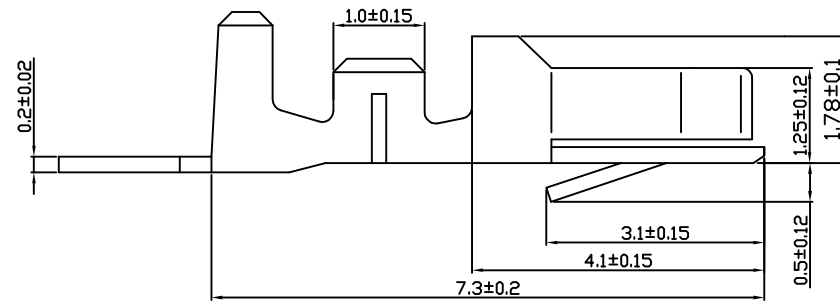

Item		Yueqing Hegxing Electronics Co., Ltd			
Plug Housing		HEGX			
SMH200 / HY	Unit	Scale	Design Unit	Size	Part No.
WB20020-P	mm	—	Metric	A4	
Draw	Review	Approve	Material	Drawing No.	Part No.
			Material	PA66 (UL94V-0)	

Receptacle Housing

B	5.98	7.98	9.98	11.98	13.98	15.98	17.98	19.98	21.98	23.98	25.98	27.98	29.98	31.98
A	2	4	6	8	10	12	14	16	18	20	22	24	26	28
Pole	2	3	4	5	6	7	8	9	10	11	12	13	14	15

Item		Yueqing Hegxing Electronics Co., Ltd						
Receptacle Housing		HEGX						
HY-SE	Unit	Scale	Design Unit	Size	Part No.			
WB20020-AWB	mm	—	Metric	A4				
Draw	Review	Approve	Material	Drawing No.	Part No.			
					Material PA66 (UL94V-0)			

Receptacle Housing

B	5.98	7.98	9.98	11.98	13.98	15.98	17.98	19.98	21.98	23.98	25.98	27.98	29.98	31.98
A	2	4	6	8	10	12	14	16	18	20	22	24	26	28
Pole	2	3	4	5	6	7	8	9	10	11	12	13	14	15

Item		 Yueqing Hegxing Electronics Co., Ltd									
Receptacle Housing		Unit	Scale	Design Unit	Size	Part No.	 				
HY-TE		mm	—	Metric	A4						
WB20020-AB											
Draw	Review	Approve	Material	Drawing No.	Part No.						
					Material PA66 (UL94V-0)						

Terminal

Item		 Yueqing Hegxing Electronics Co., Ltd				
Terminal		Unit	Scale	Design Unit	Size	Part No.
YST200 / DF11		mm	—	Metric	A4	
Draw	Review	Approve	Material	Drawing No.	Part No.	
			Material	Phosphor Bronze		