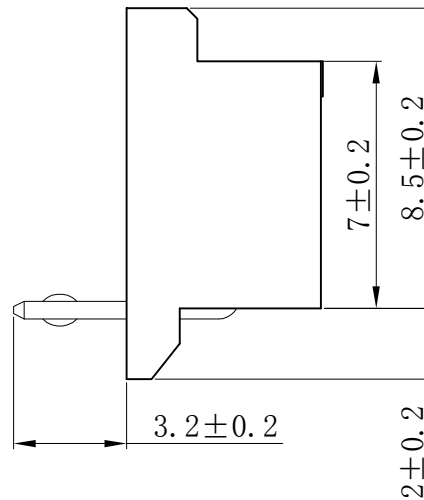

Receptacle Housing

B	5.98	7.98	9.98	11.98	13.98	15.98	17.98	19.98	21.98	23.98	25.98	27.98	29.98	31.98
A	2	4	6	8	10	12	14	16	18	20	22	24	26	28
Pole	2	3	4	5	6	7	8	9	10	11	12	13	14	15

Item		Yueqing Hegxing Electronics Co., Ltd									
Receptacle Housing		Unit	Scale	Design Unit	Size	Part No.					
HY-TE		mm	—	Metric	A4						
WB20020-AB											
Draw	Review	Approve	Material	Drawing No.	Part No.						
					Material PA66 (UL94V-0)