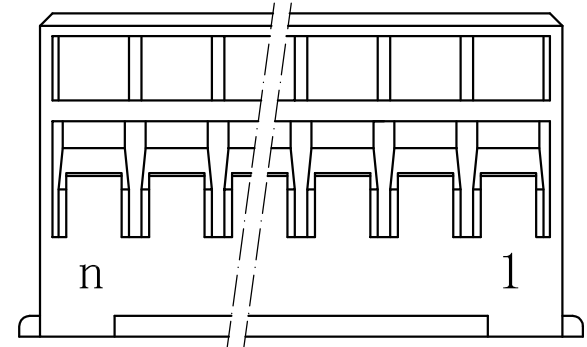

Plug Housing

C	5.6	7.6	9.6	11.6	13.6	15.6	17.6	19.6	21.6	23.6	25.6	27.6	29.6	31.6
B	4.6	6.6	8.6	10.6	12.6	14.6	16.6	18.6	20.6	22.6	24.6	26.6	28.6	30.6
A	2	4	6	8	10	12	14	16	18	20	22	24	26	28
Pole	2	3	4	5	6	7	8	9	10	11	12	13	14	15

Item		Yueqing Hegxing Electronics Co., Ltd			
Plug Housing		HEGX			
SMH200 / HY	Unit	Scale	Design Unit	Size	Part No.
WB20020-P	mm	—	Metric	A4	
Draw	Review	Approve	Material	Drawing No.	Part No.
			Material	PA66 (UL94V-0)	

Receptacle Housing

B	5.98	7.98	9.98	11.98	13.98	15.98	17.98	19.98	21.98	23.98	25.98	27.98	29.98	31.98
A	2	4	6	8	10	12	14	16	18	20	22	24	26	28
Pole	2	3	4	5	6	7	8	9	10	11	12	13	14	15

Item		Yueqing Hegxing Electronics Co., Ltd						
Receptacle Housing		HEGX						
HY-SE	Unit	Scale	Design Unit	Size	Part No.			
WB20020-AWB	mm	—	Metric	A4				
Draw	Review	Approve	Material	Drawing No.	Part No.			
					Material PA66 (UL94V-0)			