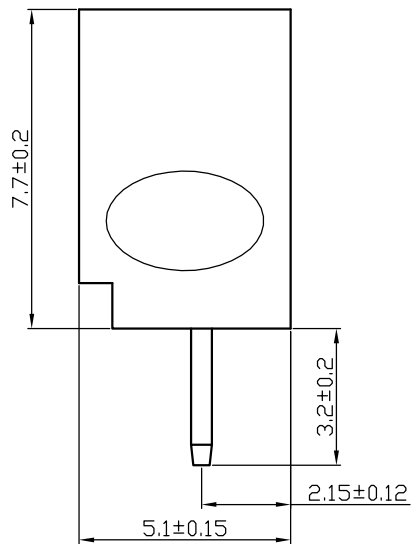

Plug Housing

C	5.6	7.6	9.6	11.6	13.6	15.6	17.6	19.6	21.6	23.6	25.6	27.6	29.6	31.6
B	4.6	6.6	8.6	10.6	12.6	14.6	16.6	18.6	20.6	22.6	24.6	26.6	28.6	30.6
A	2	4	6	8	10	12	14	16	18	20	22	24	26	28
Pole	2	3	4	5	6	7	8	9	10	11	12	13	14	15

Item		Yueqing Hegxing Electronics Co., Ltd			
Plug Housing		HEGX			
SMH200 / HY	Unit	Scale	Design Unit	Size	Part No.
WB20020-P	mm	—	Metric	A4	
Draw	Review	Approve	Material	Drawing No.	Part No.
			Material	PA66 (UL94V-0)	

Receptacle Housing

B	5.98	7.98	9.98	11.98	13.98	15.98	17.98	19.98	21.98	23.98	25.98	27.98	29.98	31.98
A	2	4	6	8	10	12	14	16	18	20	22	24	26	28
Pole	2	3	4	5	6	7	8	9	10	11	12	13	14	15

Item		Yueqing Hegxing Electronics Co., Ltd						
Receptacle Housing		HEGX						
HY-SE	Unit	Scale	Design Unit	Size	Part No.			
WB20020-AWB	mm	—	Metric	A4				
Draw	Review	Approve	Material	Drawing No.	Part No.			
					Material PA66 (UL94V-0)			

Terminal

Item		 Yueqing Hegxing Electronics Co., Ltd				
Terminal		Unit	Scale	Design Unit	Size	Part No.
YST200 / DF11		mm	—	Metric	A4	
Draw	Review	Approve	Material	Drawing No.	Part No.	
			Material	Phosphor Bronze		