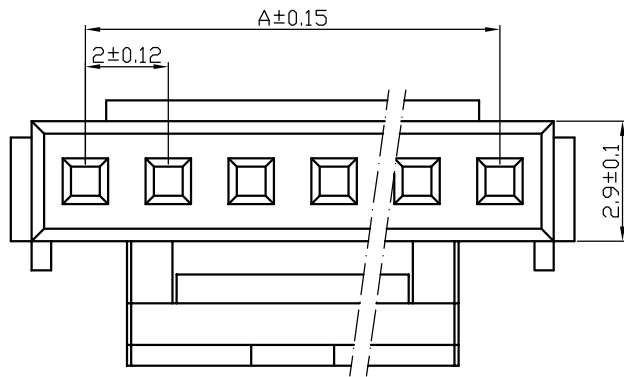

Plug Housing

C	5.6	7.6	9.6	11.6	13.6	15.6	17.6	19.6	21.6	23.6	25.6	27.6	29.6	31.6
B	4.6	6.6	8.6	10.6	12.6	14.6	16.6	18.6	20.6	22.6	24.6	26.6	28.6	30.6
A	2	4	6	8	10	12	14	16	18	20	22	24	26	28
Pole	2	3	4	5	6	7	8	9	10	11	12	13	14	15

Item		Yueqing Hegxing Electronics Co., Ltd			
Plug Housing		HEGX			
SMH200 / HY	Unit	Scale	Design Unit	Size	Part No.
WB20020-P	mm	—	Metric	A4	
Draw	Review	Approve	Material	Drawing No.	Part No.
			Material	PA66 (UL94V-0)	

Receptacle Housing

B	5.98	7.98	9.98	11.98	13.98	15.98	17.98	19.98	21.98	23.98	25.98	27.98	29.98	31.98
A	2	4	6	8	10	12	14	16	18	20	22	24	26	28
Pole	2	3	4	5	6	7	8	9	10	11	12	13	14	15

Item		Yueqing Hegxing Electronics Co., Ltd						
Receptacle Housing		HEGX						
HY-SE	Unit	Scale	Design Unit	Size	Part No.			
WB20020-AWB	mm	—	Metric	A4				
Draw	Review	Approve	Material	Drawing No.	Part No.			
					Material PA66 (UL94V-0)			

Terminal

Item		 Yueqing Hegxing Electronics Co., Ltd				
Terminal		Unit	Scale	Design Unit	Size	Part No.
YST200 / DF11		mm	—	Metric	A4	
Draw	Review	Approve	Material	Drawing No.	Part No.	
			Material	Phosphor Bronze		