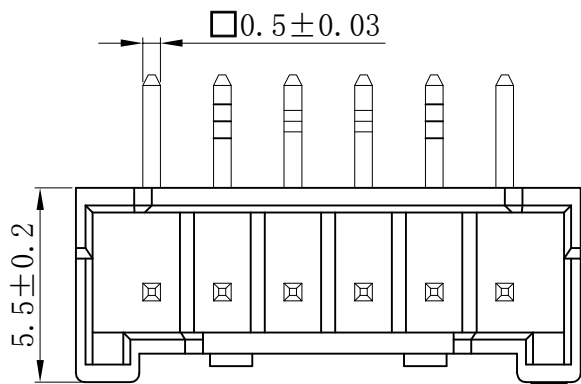

Plug Housing

C	5.6	7.6	9.6	11.6	13.6	15.6	17.6	19.6	21.6	23.6	25.6	27.6	29.6	31.6
B	4.6	6.6	8.6	10.6	12.6	14.6	16.6	18.6	20.6	22.6	24.6	26.6	28.6	30.6
A	2	4	6	8	10	12	14	16	18	20	22	24	26	28
Pole	2	3	4	5	6	7	8	9	10	11	12	13	14	15

Item		Yueqing Hegxing Electronics Co., Ltd			
Plug Housing		HEGX			
SMH200 / HY	Unit	Scale	Design Unit	Size	Part No.
WB20020-P	mm	—	Metric	A4	
Draw	Review	Approve	Material	Drawing No.	Part No.
			Material	PA66 (UL94V-0)	

Receptacle Housing

B	5.98	7.98	9.98	11.98	13.98	15.98	17.98	19.98	21.98	23.98	25.98	27.98	29.98	31.98
A	2	4	6	8	10	12	14	16	18	20	22	24	26	28
Pole	2	3	4	5	6	7	8	9	10	11	12	13	14	15

Item		Yueqing Hegxing Electronics Co., Ltd						
Receptacle Housing		HEGX						
HY-SE	Unit	Scale	Design Unit	Size	Part No.			
WB20020-AWB	mm	—	Metric	A4				
Draw	Review	Approve	Material	Drawing No.	Part No.			
					Material PA66 (UL94V-0)			

Receptacle Housing

B	5.98	7.98	9.98	11.98	13.98	15.98	17.98	19.98	21.98	23.98	25.98	27.98	29.98	31.98
A	2	4	6	8	10	12	14	16	18	20	22	24	26	28
Pole	2	3	4	5	6	7	8	9	10	11	12	13	14	15

Item		 Yueqing Hegxing Electronics Co., Ltd									
Receptacle Housing		Unit	Scale	Design Unit	Size	Part No.	 				
HY-TE		mm	—	Metric	A4						
WB20020-AB											
Draw	Review	Approve	Material	Drawing No.	Part No.						
					Material PA66 (UL94V-0)						