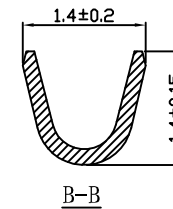

Item		Yueqing Hegxing Electronics Co., Ltd			
Plug Housing		HEGX			
SMH200 / HY	Unit	Scale	Design Unit	Size	Part No.
WB20020-P	mm	—	Metric	A4	
Draw	Review	Approve	Material	Drawing No.	Part No.
			Material	PA66 (UL94V-0)	

Receptacle Housing

B	5.98	7.98	9.98	11.98	13.98	15.98	17.98	19.98	21.98	23.98	25.98	27.98	29.98	31.98
A	2	4	6	8	10	12	14	16	18	20	22	24	26	28
Pole	2	3	4	5	6	7	8	9	10	11	12	13	14	15

Item		Yueqing Hegxing Electronics Co., Ltd						
Receptacle Housing		HEGX						
HY-SE	Unit	Scale	Design Unit	Size	Part No.			
WB20020-AWB	mm	—	Metric	A4				
Draw	Review	Approve	Material	Drawing No.	Part No.			
					Material PA66 (UL94V-0)			

Receptacle Housing

B	5.98	7.98	9.98	11.98	13.98	15.98	17.98	19.98	21.98	23.98	25.98	27.98	29.98	31.98
A	2	4	6	8	10	12	14	16	18	20	22	24	26	28
Pole	2	3	4	5	6	7	8	9	10	11	12	13	14	15

Item		 Yueqing Hegxing Electronics Co., Ltd									
Receptacle Housing		Unit	Scale	Design Unit	Size	Part No.	 				
HY-TE		mm	—	Metric	A4						
WB20020-AB											
Draw	Review	Approve	Material	Drawing No.	Part No.						
					Material PA66 (UL94V-0)						

Terminal

Item		 Yueqing Hegxing Electronics Co., Ltd				
Terminal		Unit	Scale	Design Unit	Size	Part No.
YST200 / DF11		mm	—	Metric	A4	
Draw	Review	Approve	Material	Drawing No.	Part No.	
			Material	Phosphor Bronze		