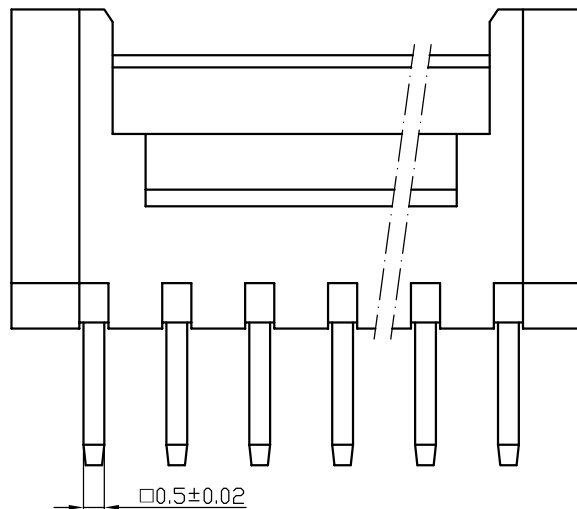

Plug Housing

C	5.6	7.6	9.6	11.6	13.6	15.6	17.6	19.6	21.6	23.6	25.6	27.6	29.6	31.6
B	4.6	6.6	8.6	10.6	12.6	14.6	16.6	18.6	20.6	22.6	24.6	26.6	28.6	30.6
A	2	4	6	8	10	12	14	16	18	20	22	24	26	28
Pole	2	3	4	5	6	7	8	9	10	11	12	13	14	15

Item		Yueqing Hegxing Electronics Co., Ltd			
Plug Housing		HEGX			
SMH200 / HY	Unit	Scale	Design Unit	Size	Part No.
WB20020-P	mm	—	Metric	A4	
Draw	Review	Approve	Material	Drawing No.	Part No.
			Material	PA66 (UL94V-0)	

Receptacle Housing

B	5.98	7.98	9.98	11.98	13.98	15.98	17.98	19.98	21.98	23.98	25.98	27.98	29.98	31.98
A	2	4	6	8	10	12	14	16	18	20	22	24	26	28
Pole	2	3	4	5	6	7	8	9	10	11	12	13	14	15

Item		Yueqing Hegxing Electronics Co., Ltd						
Receptacle Housing		HEGX						
HY-SE	Unit	Scale	Design Unit	Size	Part No.			
WB20020-AWB	mm	—	Metric	A4				
Draw	Review	Approve	Material	Drawing No.	Part No.			
					Material PA66 (UL94V-0)			

Terminal

Item		 Yueqing Hegxing Electronics Co., Ltd				
Terminal		Unit	Scale	Design Unit	Size	Part No.
YST200 / DF11		mm	—	Metric	A4	
Draw	Review	Approve	Material	Drawing No.	Part No.	
			Material	Phosphor Bronze		