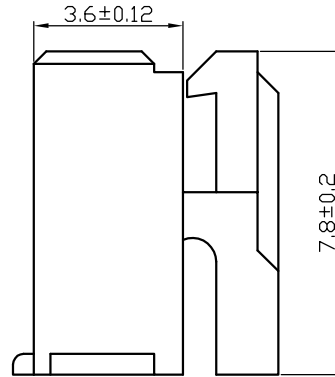

Plug Housing

C	5.6	7.6	9.6	11.6	13.6	15.6	17.6	19.6	21.6	23.6	25.6	27.6	29.6	31.6
B	4.6	6.6	8.6	10.6	12.6	14.6	16.6	18.6	20.6	22.6	24.6	26.6	28.6	30.6
A	2	4	6	8	10	12	14	16	18	20	22	24	26	28
Pole	2	3	4	5	6	7	8	9	10	11	12	13	14	15

Item		Yueqing Hegxing Electronics Co., Ltd			
Plug Housing		HEGX			
SMH200 / HY	Unit	Scale	Design Unit	Size	Part No.
WB20020-P	mm	—	Metric	A4	
Draw	Review	Approve	Material	Drawing No.	Part No.
			Material	PA66 (UL94V-0)	

Receptacle Housing

B	5.98	7.98	9.98	11.98	13.98	15.98	17.98	19.98	21.98	23.98	25.98	27.98	29.98	31.98
A	2	4	6	8	10	12	14	16	18	20	22	24	26	28
Pole	2	3	4	5	6	7	8	9	10	11	12	13	14	15

Item		Yueqing Hegxing Electronics Co., Ltd						
Receptacle Housing		HEGX						
HY-SE	Unit	Scale	Design Unit	Size	Part No.			
WB20020-AWB	mm	—	Metric	A4				
Draw	Review	Approve	Material	Drawing No.	Part No.			
					Material PA66 (UL94V-0)			

Terminal

Item		 Yueqing Hegxing Electronics Co., Ltd				
Terminal		Unit	Scale	Design Unit	Size	Part No.
YST200 / DF11		mm	—	Metric	A4	
Draw	Review	Approve	Material	Drawing No.	Part No.	
			Material	Phosphor Bronze		