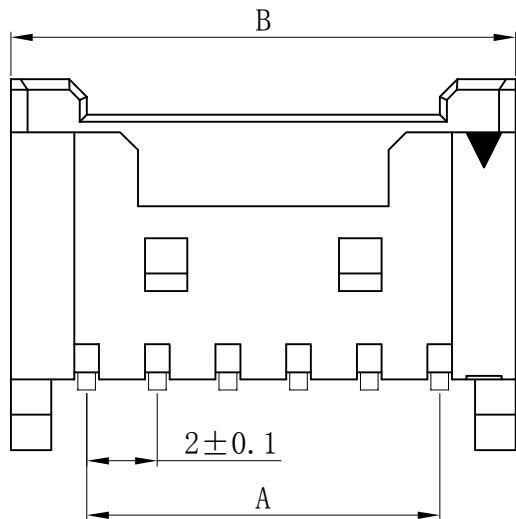

Plug Housing

C	5.6	7.6	9.6	11.6	13.6	15.6	17.6	19.6	21.6	23.6	25.6	27.6	29.6	31.6
B	4.6	6.6	8.6	10.6	12.6	14.6	16.6	18.6	20.6	22.6	24.6	26.6	28.6	30.6
A	2	4	6	8	10	12	14	16	18	20	22	24	26	28
Pole	2	3	4	5	6	7	8	9	10	11	12	13	14	15

Item		Yueqing Hegxing Electronics Co., Ltd			
Plug Housing		HEGX			
SMH200 / HY	Unit	Scale	Design Unit	Size	Part No.
WB20020-P	mm	—	Metric	A4	
Draw	Review	Approve	Material	Drawing No.	Part No.
			Material	PA66 (UL94V-0)	

Receptacle Housing

B	5.98	7.98	9.98	11.98	13.98	15.98	17.98	19.98	21.98	23.98	25.98	27.98	29.98	31.98
A	2	4	6	8	10	12	14	16	18	20	22	24	26	28
Pole	2	3	4	5	6	7	8	9	10	11	12	13	14	15

Item		Yueqing Hegxing Electronics Co., Ltd						
Receptacle Housing		HEGX						
HY-SE	Unit	Scale	Design Unit	Size	Part No.			
WB20020-AWB	mm	—	Metric	A4				
Draw	Review	Approve	Material	Drawing No.	Part No.			
					Material PA66 (UL94V-0)			

Receptacle Housing

B	5.98	7.98	9.98	11.98	13.98	15.98	17.98	19.98	21.98	23.98	25.98	27.98	29.98	31.98
A	2	4	6	8	10	12	14	16	18	20	22	24	26	28
Pole	2	3	4	5	6	7	8	9	10	11	12	13	14	15

Item		 Yueqing Hegxing Electronics Co., Ltd									
Receptacle Housing		Unit	Scale	Design Unit	Size	Part No.	 				
HY-TE		mm	—	Metric	A4						
WB20020-AB											
Draw	Review	Approve	Material	Drawing No.	Part No.						
					Material PA66 (UL94V-0)						