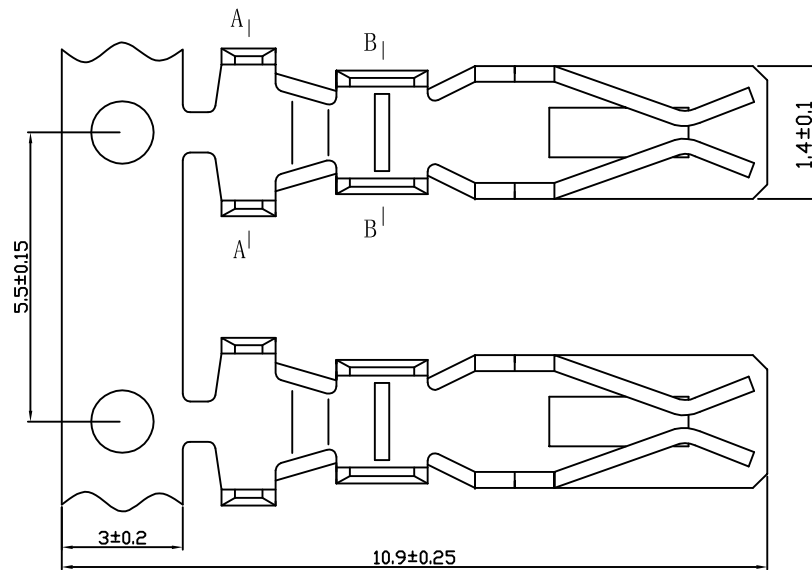

Item		Yueqing Hegxing Electronics Co., Ltd			
Plug Housing		HEGX			
SMH200 / HY	Unit	Scale	Design Unit	Size	Part No.
WB20020-P	mm	—	Metric	A4	
Draw	Review	Approve	Material	Drawing No.	Part No.
			Material	PA66 (UL94V-0)	

Receptacle Housing

B	5.98	7.98	9.98	11.98	13.98	15.98	17.98	19.98	21.98	23.98	25.98	27.98	29.98	31.98
A	2	4	6	8	10	12	14	16	18	20	22	24	26	28
Pole	2	3	4	5	6	7	8	9	10	11	12	13	14	15

Item		Yueqing Hegxing Electronics Co., Ltd						
Receptacle Housing		HEGX						
HY-SE	Unit	Scale	Design Unit	Size	Part No.			
WB20020-AWB	mm	—	Metric	A4				
Draw	Review	Approve	Material	Drawing No.	Part No.			
					Material PA66 (UL94V-0)			

Receptacle Housing

B	5.98	7.98	9.98	11.98	13.98	15.98	17.98	19.98	21.98	23.98	25.98	27.98	29.98	31.98
A	2	4	6	8	10	12	14	16	18	20	22	24	26	28
Pole	2	3	4	5	6	7	8	9	10	11	12	13	14	15

Item		 Yueqing Hegxing Electronics Co., Ltd									
Receptacle Housing		Unit	Scale	Design Unit	Size	Part No.	 				
HY-TE		mm	—	Metric	A4						
WB20020-AB											
Draw	Review	Approve	Material	Drawing No.	Part No.						
					Material PA66 (UL94V-0)						

Terminal

Item		 Yueqing Hegxing Electronics Co., Ltd				
Terminal		Unit	Scale	Design Unit	Size	Part No.
YST200 / DF11		mm	—	Metric	A4	
Draw	Review	Approve	Material	Drawing No.	Part No.	
			Material	Phosphor Bronze		