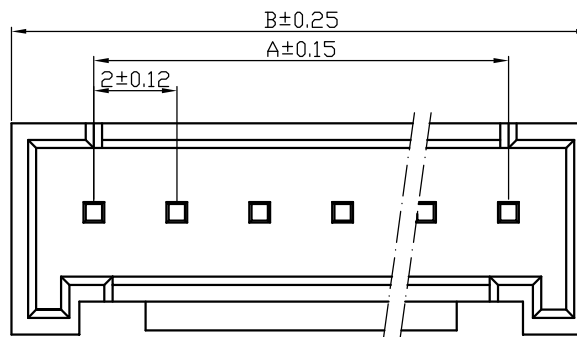

Plug Housing

C	5.6	7.6	9.6	11.6	13.6	15.6	17.6	19.6	21.6	23.6	25.6	27.6	29.6	31.6
B	4.6	6.6	8.6	10.6	12.6	14.6	16.6	18.6	20.6	22.6	24.6	26.6	28.6	30.6
A	2	4	6	8	10	12	14	16	18	20	22	24	26	28
Pole	2	3	4	5	6	7	8	9	10	11	12	13	14	15

Item		Yueqing Hegxing Electronics Co., Ltd			
Plug Housing		HEGX			
SMH200 / HY	Unit	Scale	Design Unit	Size	Part No.
WB20020-P	mm	—	Metric	A4	
Draw	Review	Approve	Material	Drawing No.	Part No.
			Material	PA66 (UL94V-0)	

Receptacle Housing

B	5.98	7.98	9.98	11.98	13.98	15.98	17.98	19.98	21.98	23.98	25.98	27.98	29.98	31.98
A	2	4	6	8	10	12	14	16	18	20	22	24	26	28
Pole	2	3	4	5	6	7	8	9	10	11	12	13	14	15

Item		Yueqing Hegxing Electronics Co., Ltd						
Receptacle Housing		HEGX						
HY-SE	Unit	Scale	Design Unit	Size	Part No.			
WB20020-AWB	mm	—	Metric	A4				
Draw	Review	Approve	Material	Drawing No.	Part No.			
					Material PA66 (UL94V-0)			

Terminal

Item		 Yueqing Hegxing Electronics Co., Ltd				
Terminal		Unit	Scale	Design Unit	Size	Part No.
YST200 / DF11		mm	—	Metric	A4	
Draw	Review	Approve	Material	Drawing No.	Part No.	
			Material	Phosphor Bronze		