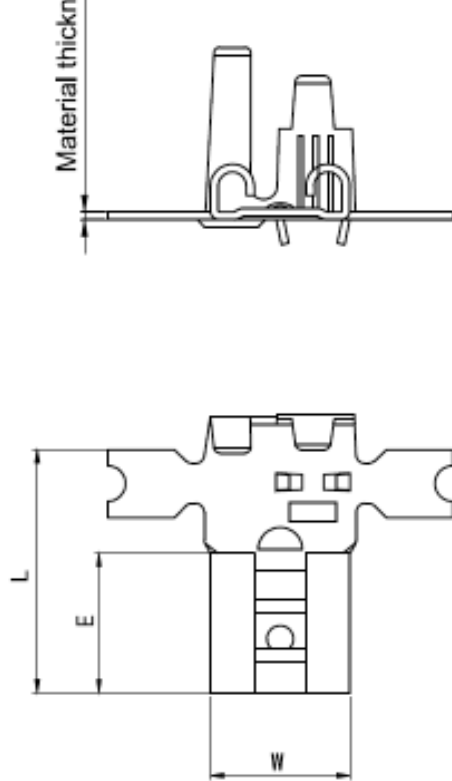

Terminal

Material thickness

Part No.	Dimensions (mm)			Material Thickness	Mating Tab Thickness	Wire Range
	W	E	L	mm	mm	AWG
T480Q-TB355	5.7	6.4	11.2	0.35	0.5	#20 ~ #16
T480Q-TB358	5.7	6.4	11.2	0.35	0.8	#20 ~ #16

Item		 Yueqing Hegxing Electronics Co., Ltd				
Tag-on Flag Terminal		Unit	Scale	Design Unit	Size	Part No.
187		mm	—	Metric	A4	 
T480Q		mm	—	Metric	A4	 
Draw	Review	Approve	Material	Drawing No.	Part No.	
			Material	Brass		

Terminal

Part No.	Dimensions (mm)					
	W	W2	D	E	L	T
T480J-T5	4.8	6.3	3.2	6.4	12.5	0.5
T480J-T8	4.8	6.3	3.2	6.4	12.5	0.8

Item		 Yueqing Hegxing Electronics Co., Ltd					
Tag-on Terminal		Unit	Scale	Design Unit	Size	Part No.	
187		mm	—	Metric	A4		
Draw	Review	Approve	Material	Drawing No.	Part No.		
			Material	Brass			