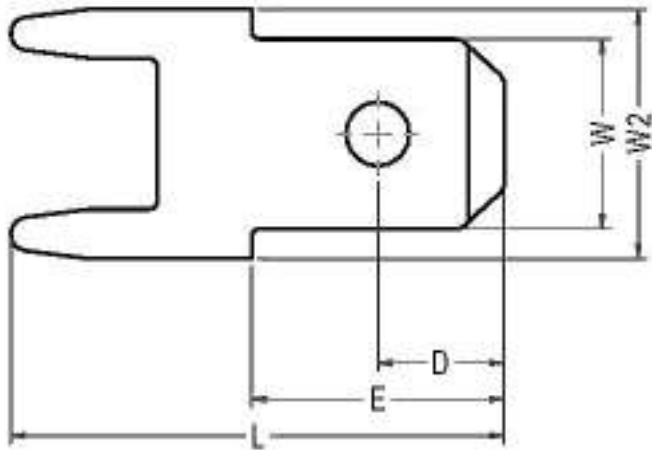

Terminal

Material thickness

Part No.	Dimensions (mm)			Material Thickness	Mating Tab Thickness	Wire Range
	W	E	L	mm	mm	AWG
T480Q-TB355	5.7	6.4	11.2	0.35	0.5	#20 ~ #16
T480Q-TB358	5.7	6.4	11.2	0.35	0.8	#20 ~ #16

Item		 Yueqing Hegxing Electronics Co., Ltd				
Tag-on Flag Terminal		Unit	Scale	Design Unit	Size	Part No.
187		mm	—	Metric	A4	 
T480Q		mm	—	Metric	A4	 
Draw	Review	Approve	Material	Drawing No.	Part No.	
			Material	Brass		

Terminal

Part No.	Dimensions (mm)					
	W	W2	D	E	L	T
T480J-T5	4.8	6.3	3.2	6.4	12.5	0.5
T480J-T8	4.8	6.3	3.2	6.4	12.5	0.8

Item		 Yueqing Hegxing Electronics Co., Ltd					
Tag-on Terminal		Unit	Scale	Design Unit	Size	Part No.	
187		mm	—	Metric	A4		
Draw	Review	Approve	Material	Drawing No.	Part No.		
			Material	Brass			