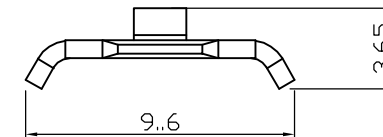

Terminal

Part No.	Dimensions (mm)					
	W	W2	D	E	L	T
T630J-T8	6.3	8.05	4.5	8	13.3	0.8

Item		 Yueqing Hegxing Electronics Co., Ltd					
Tag-on Terminal		Unit	Scale	Design Unit	Size	Part No.	
250		mm	—	Metric	A4		
T630J		Material		Drawing No.	Part No.		
Draw		Review	Approve	Material		Brass	

Terminal

Part No.	Dimensions (mm)					
	W	W2	D	E	L	T
T630J-T21-80	6.35	7.55	4.75	8.05	13.35	0.8

Item		 Yueqing Hegxing Electronics Co., Ltd					
Tag-on Terminal		Unit	Scale	Design Unit	Size	Part No.	 
250	mm	—	Metric	A4			
Draw	Review	Approve	Material	Drawing No.	Part No.		
			Material	Brass			