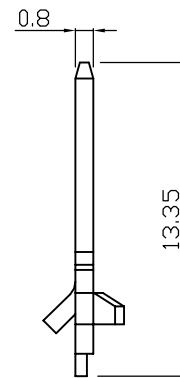

Terminal

Part No.	Dimensions (mm)					
	W	W2	D	E	L	T
T630J-T8	6.3	8.05	4.5	8	13.3	0.8

Item		 Yueqing Hegxing Electronics Co., Ltd					
Tag-on Terminal		Unit	Scale	Design Unit	Size	Part No.	
250		mm	—	Metric	A4		
T630J		Material		Drawing No.	Part No.		
Draw		Review	Approve	Material		Brass	

Terminal

Part No.	Dimensions (mm)					
	W	W2	D	E	L	T
T630J-T21-80	6.35	7.55	4.75	8.05	13.35	0.8

Item		 Yueqing Hegxing Electronics Co., Ltd					
Tag-on Terminal		Unit	Scale	Design Unit	Size	Part No.	 
250	mm	—	Metric	A4			
Draw	Review	Approve	Material	Drawing No.	Part No.		
			Material	Brass			