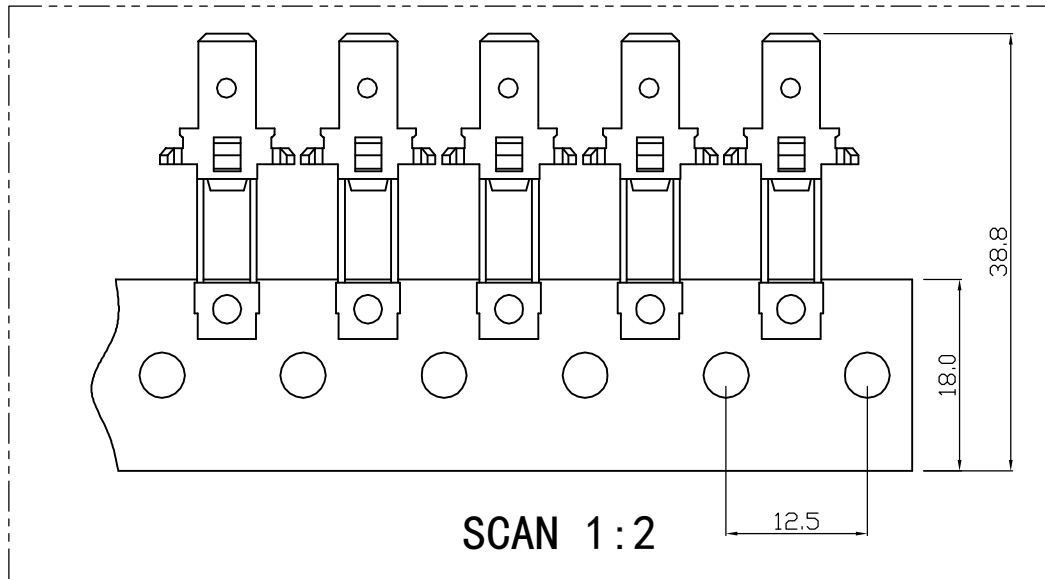

Terminal

Part No.	Dimensions (mm)					
	W	W2	D	E	L	T
T630J-T8	6.3	8.05	4.5	8	13.3	0.8

Item		 Yueqing Hegxing Electronics Co., Ltd					
Tag-on Terminal		Unit	Scale	Design Unit	Size	Part No.	
250		mm	—	Metric	A4		
T630J		Material		Drawing No.	Part No.		
Draw		Review	Approve	Material		Brass	

Terminal

Part No.	Dimensions (mm)					
	W	W2	D	E	L	T
T630J-T21-80	6.35	7.55	4.75	8.05	13.35	0.8

Item		 Yueqing Hegxing Electronics Co., Ltd					
Tag-on Terminal		Unit	Scale	Design Unit	Size	Part No.	 
250	mm	—	Metric	A4			
Draw	Review	Approve	Material	Drawing No.	Part No.		
			Material	Brass			