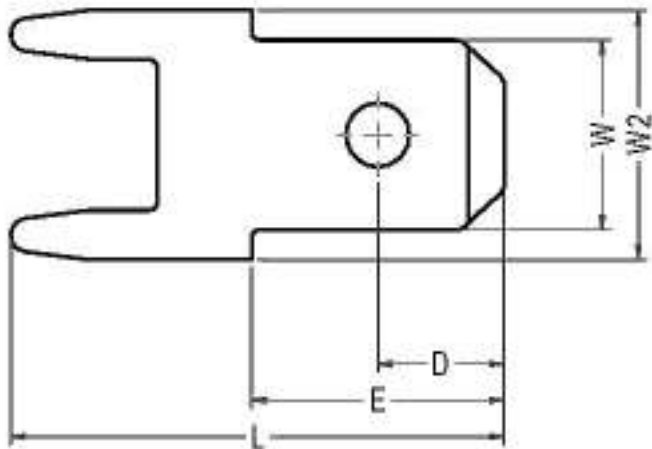

Terminal

Part No.	Dimensions (mm)					
	W	W2	D	E	L	T
T630J-T8	6.3	8.05	4.5	8	13.3	0.8

Item		 Yueqing Hegxing Electronics Co., Ltd					
Tag-on Terminal		Unit	Scale	Design Unit	Size	Part No.	
250		mm	—	Metric	A4		
T630J		Material		Drawing No.	Part No.		
Draw		Review	Approve	Material		Brass	

Terminal

Part No.	Dimensions (mm)					
	W	W2	D	E	L	T
T630J-T21-80	6.35	7.55	4.75	8.05	13.35	0.8

Item		 Yueqing Hegxing Electronics Co., Ltd					
Tag-on Terminal		Unit	Scale	Design Unit	Size	Part No.	 
250	mm	—	Metric	A4			
Draw	Review	Approve	Material	Drawing No.	Part No.		
			Material	Brass			