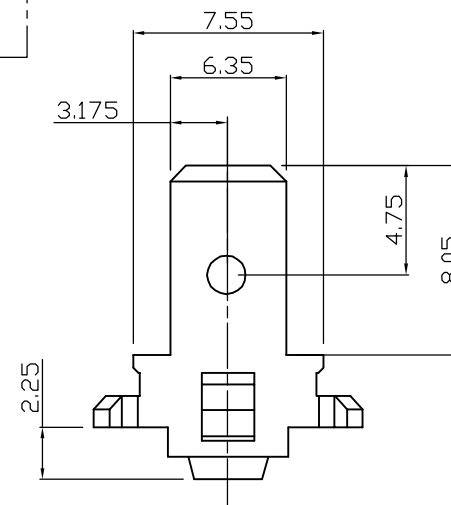

Terminal

Part No.	Dimensions (mm)					
	W	W2	D	E	L	T
T630J-T8	6.3	8.05	4.5	8	13.3	0.8

Item		 Yueqing Hegxing Electronics Co., Ltd					
Tag-on Terminal		Unit	Scale	Design Unit	Size	Part No.	
250		mm	—	Metric	A4		
T630J		Material		Drawing No.	Part No.		
Draw		Review	Approve	Material		Brass	

Terminal

Part No.	Dimensions (mm)					
	W	W2	D	E	L	T
T630J-T21-80	6.35	7.55	4.75	8.05	13.35	0.8

Item		 Yueqing Hegxing Electronics Co., Ltd					
Tag-on Terminal		Unit	Scale	Design Unit	Size	Part No.	 
250	mm	—	Metric	A4			
Draw	Review	Approve	Material	Drawing No.	Part No.		
			Material	Brass			