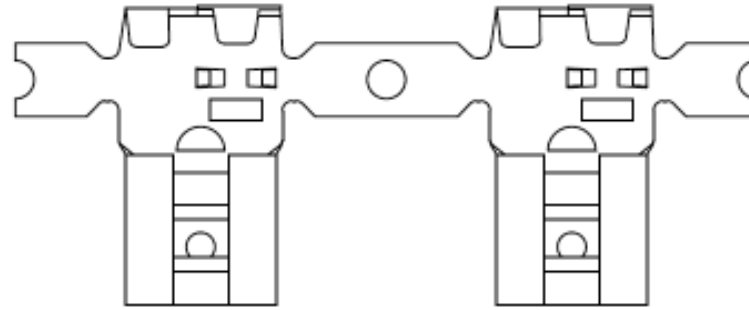

Terminal

Part No.	Dimensions (mm)			Material Thickness mm	Mating Tab Thickness mm	Wire Range AWG
	W	E	L			
T630N-TB405	7.5	7.7	19	0.4	0.5	#20 ~ #16
T630N-TA408	7.5	7.7	19	0.4	0.8	#22 ~ #18
T630N-TB408	7.5	7.7	19	0.4	0.8	#20 ~ #16
T630N-T21B408	7.5	7.7	19	0.4	0.8	#18 ~ #16
T630N-TB409	7.5	7.7	19	0.4	0.8	#20 ~ #16
T630N-TB4010	7.5	7.7	19	0.4	1.0	#20 ~ #16

Item		 Yueqing Hegxing Electronics Co., Ltd				
Tab-on Terminal		Unit	Scale	Design Unit	Size	Part No.
250		mm	—	Metric	A4	
T630N						 
Draw	Review	Approve	Material	Drawing No.	Part No.	
			Material	Brass		

Terminal

Part No.	Dimensions (mm)			Material Thickness	Mating Tab Thickness	Wire Range
	W	E	L	mm	mm	AWG
T630Q-TB468	7.9	7.9	14.1	0.45	0.8	#18 ~ #14
T630Q-TB408	7.9	7.9	14.1	0.4	0.8	#18 ~ #14
T630Q-T12B468	7.65	7.9	14.1	0.45	0.8	#18 ~ #14

Item		 Yueqing Hegxing Electronics Co., Ltd				
Tab-on Flag Terminal		Unit	Scale	Design Unit	Size	Part No.
250		mm	—	Metric	A4	
T630Q		Material		Drawing No.	Part No.	
Draw	Review	Approve	Material		Brass	