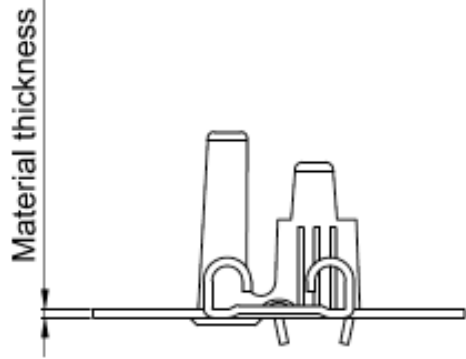

Terminal

Part No.	Dimensions (mm)			Material Thickness mm	Mating Tab Thickness mm	Wire Range AWG
	W	E	L			
T630N-TB405	7.5	7.7	19	0.4	0.5	#20 ~ #16
T630N-TA408	7.5	7.7	19	0.4	0.8	#22 ~ #18
T630N-TB408	7.5	7.7	19	0.4	0.8	#20 ~ #16
T630N-T21B408	7.5	7.7	19	0.4	0.8	#18 ~ #16
T630N-TB409	7.5	7.7	19	0.4	0.8	#20 ~ #16
T630N-TB4010	7.5	7.7	19	0.4	1.0	#20 ~ #16

Item		 Yueqing Hegxing Electronics Co., Ltd				
Tab-on Terminal		Unit	Scale	Design Unit	Size	Part No.
250		mm	—	Metric	A4	
T630N						 
Draw	Review	Approve	Material	Drawing No.	Part No.	
			Material	Brass		

Terminal

Part No.	Dimensions (mm)			Material Thickness	Mating Tab Thickness	Wire Range
	W	E	L	mm	mm	AWG
T630Q-TB468	7.9	7.9	14.1	0.45	0.8	#18 ~ #14
T630Q-TB408	7.9	7.9	14.1	0.4	0.8	#18 ~ #14
T630Q-T12B468	7.65	7.9	14.1	0.45	0.8	#18 ~ #14

Item		 Yueqing Hegxing Electronics Co., Ltd				
Tab-on Flag Terminal		Unit	Scale	Design Unit	Size	Part No.
250		mm	—	Metric	A4	
T630Q		Material		Drawing No.	Part No.	
Draw	Review	Approve	Material		Brass	