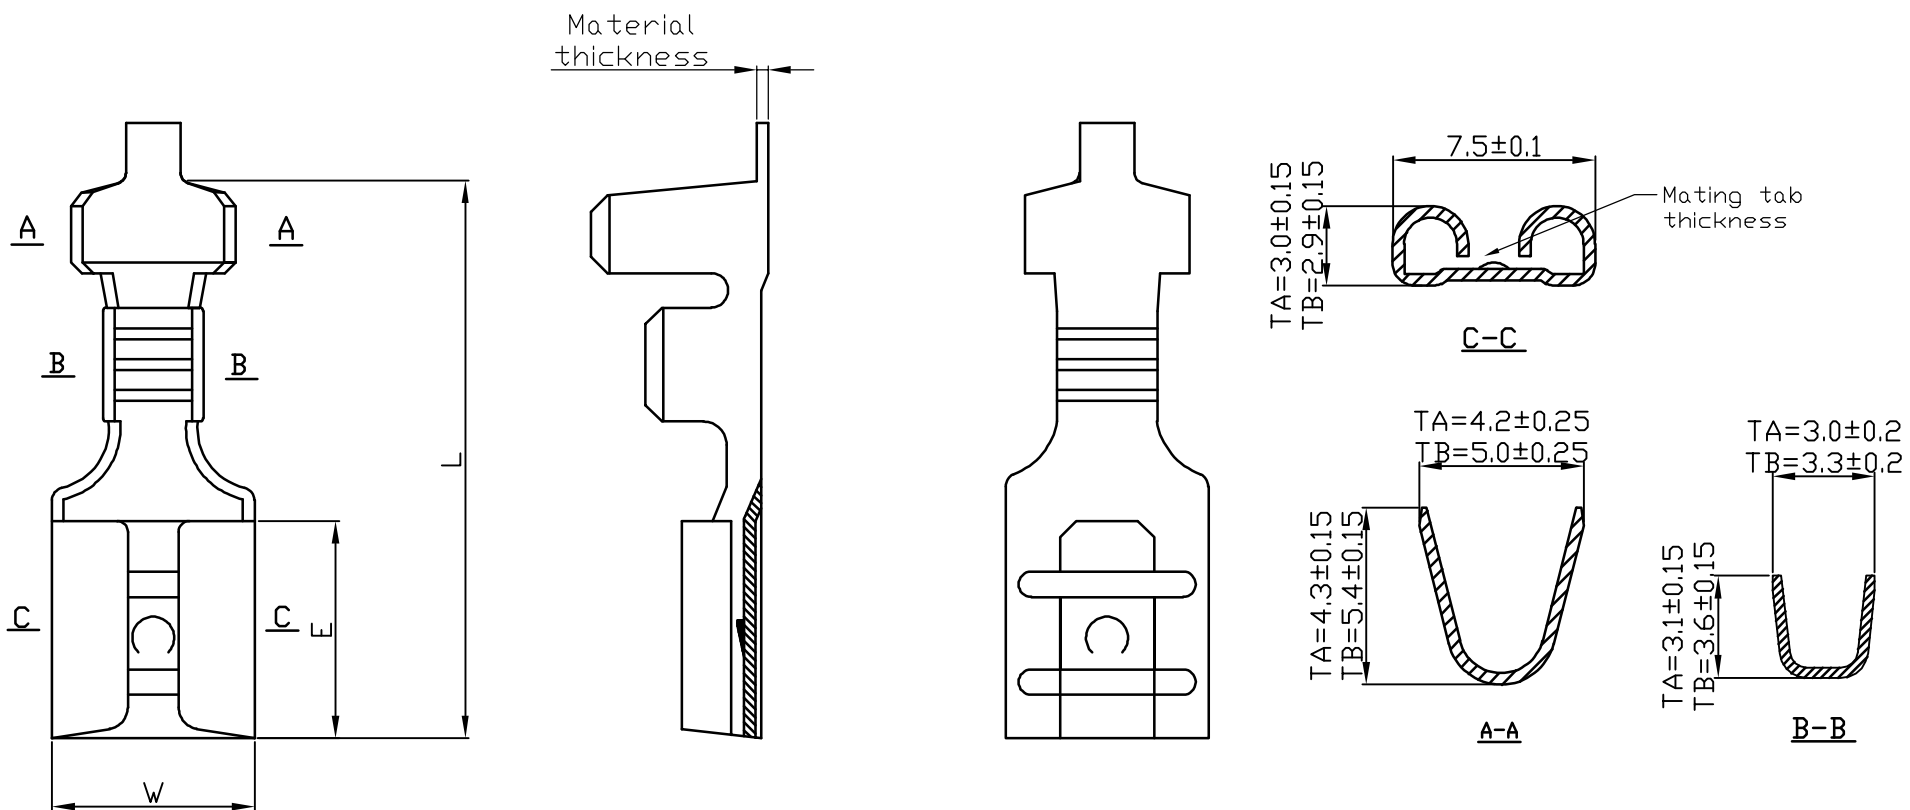

Terminal

Part No.	Dimensions (mm)			Material Thickness mm	Mating Tab Thickness mm	Wire Range AWG
	W	E	L			
T630N-TB405	7.5	7.7	19	0.4	0.5	#20 ~ #16
T630N-TA408	7.5	7.7	19	0.4	0.8	#22 ~ #18
T630N-TB408	7.5	7.7	19	0.4	0.8	#20 ~ #16
T630N-T21B408	7.5	7.7	19	0.4	0.8	#18 ~ #16
T630N-TB409	7.5	7.7	19	0.4	0.8	#20 ~ #16
T630N-TB4010	7.5	7.7	19	0.4	1.0	#20 ~ #16

Item		 Yueqing Hegxing Electronics Co., Ltd				
Tab-on Terminal		Unit	Scale	Design Unit	Size	Part No.
250		mm	—	Metric	A4	
T630N						 
Draw	Review	Approve	Material	Drawing No.	Part No.	
			Material	Brass		

Terminal

Part No.	Dimensions (mm)			Material Thickness	Mating Tab Thickness	Wire Range
	W	E	L	mm	mm	AWG
T630Q-TB468	7.9	7.9	14.1	0.45	0.8	#18 ~ #14
T630Q-TB408	7.9	7.9	14.1	0.4	0.8	#18 ~ #14
T630Q-T12B468	7.65	7.9	14.1	0.45	0.8	#18 ~ #14

Item		 Yueqing Hegxing Electronics Co., Ltd				
Tab-on Flag Terminal		Unit	Scale	Design Unit	Size	Part No.
250		mm	—	Metric	A4	
T630Q		Material		Drawing No.	Part No.	
Draw	Review	Approve	Material		Brass	