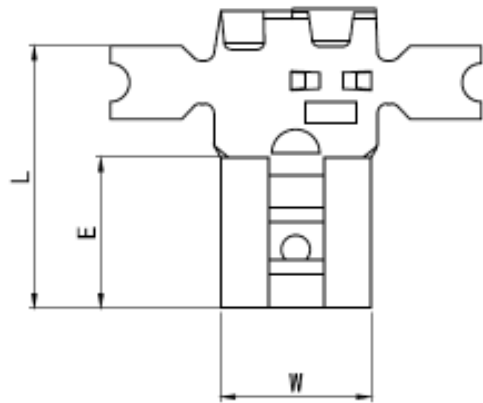

Terminal

Part No.	Dimensions (mm)			Material Thickness mm	Mating Tab Thickness mm	Wire Range AWG
	W	E	L			
T630N-TB405	7.5	7.7	19	0.4	0.5	#20 ~ #16
T630N-TA408	7.5	7.7	19	0.4	0.8	#22 ~ #18
T630N-TB408	7.5	7.7	19	0.4	0.8	#20 ~ #16
T630N-T21B408	7.5	7.7	19	0.4	0.8	#18 ~ #16
T630N-TB409	7.5	7.7	19	0.4	0.8	#20 ~ #16
T630N-TB4010	7.5	7.7	19	0.4	1.0	#20 ~ #16

Item		 Yueqing Hegxing Electronics Co., Ltd				
Tab-on Terminal		Unit	Scale	Design Unit	Size	Part No.
250		mm	—	Metric	A4	
T630N						 
Draw	Review	Approve	Material	Drawing No.	Part No.	
			Material	Brass		

Terminal

Part No.	Dimensions (mm)			Material Thickness	Mating Tab Thickness	Wire Range
	W	E	L	mm	mm	AWG
T630Q-TB468	7.9	7.9	14.1	0.45	0.8	#18 ~ #14
T630Q-TB408	7.9	7.9	14.1	0.4	0.8	#18 ~ #14
T630Q-T12B468	7.65	7.9	14.1	0.45	0.8	#18 ~ #14

Item		 Yueqing Hegxing Electronics Co., Ltd				
Tab-on Flag Terminal		Unit	Scale	Design Unit	Size	Part No.
250		mm	—	Metric	A4	
T630Q		Material		Drawing No.	Part No.	
Draw	Review	Approve	Material		Brass	