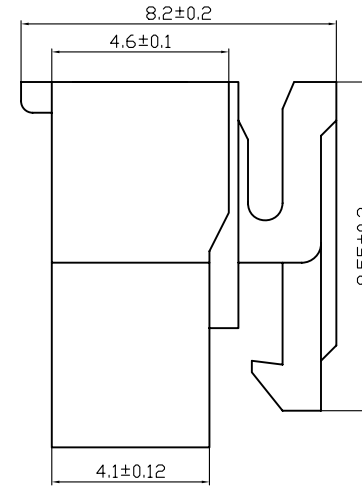

Plug Housing

Item		 Yueqing Hegxing Electronics Co., Ltd						
Plug Housing		Unit	Scale	Design Unit	Size	Part No.	 	
XHE		mm	—	Metric	A4			
Draw	Review	Approve	Material	Drawing No.	Part No.			
			Material	PA66 (UL94V-0)				

Item		 Yueqing Hegxing Electronics Co., Ltd				
Receptacle Housing						
XHE	Unit	Scale	Design Unit	Size	Part No.	
WB25060-3WA	mm	—	Metric	A4		
Draw	Review	Approve	Material	Drawing No.	Part No.	
			Material	PA66 (UL94V-0)		

Item		 Yueqing Hegxing Electronics Co., Ltd				
Terminal		Unit	Scale	Design Unit	Size	Part No.
XH		mm	—	Metric	A4	
WB25060-PTA		Material	Drawing No.	Part No.		
Draw		Review	Approve	Material: Phosphor Bronze		