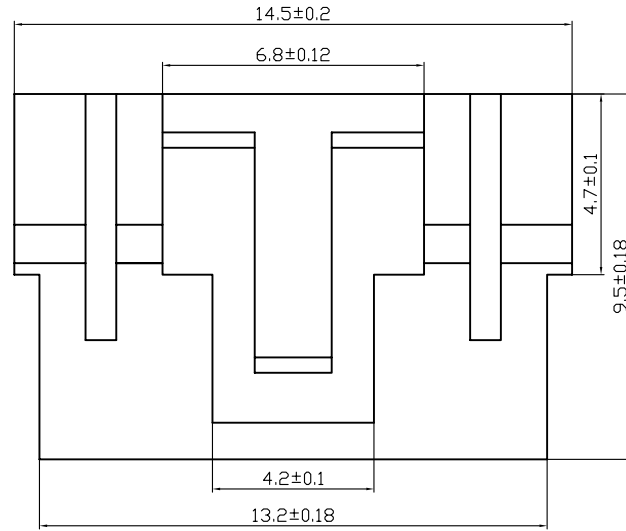

Plug Housing

Item		 Yueqing Hegxing Electronics Co., Ltd						
Plug Housing		Unit	Scale	Design Unit	Size	Part No.	 	
XHE		mm	—	Metric	A4			
Draw	Review	Approve	Material	Drawing No.	Part No.			
			Material	PA66 (UL94V-0)				

Item		 Yueqing Hegxing Electronics Co., Ltd				
Receptacle Housing						
XHE	Unit	Scale	Design Unit	Size	Part No.	
WB25060-3WA	mm	—	Metric	A4		
Draw	Review	Approve	Material	Drawing No.	Part No.	
			Material	PA66 (UL94V-0)		

Item		 Yueqing Hegxing Electronics Co., Ltd				
Terminal		Unit	Scale	Design Unit	Size	Part No.
XH		mm	—	Metric	A4	
WB25060-PTA		Material	Drawing No.	Part No.		
Draw		Review	Approve	Material: Phosphor Bronze		