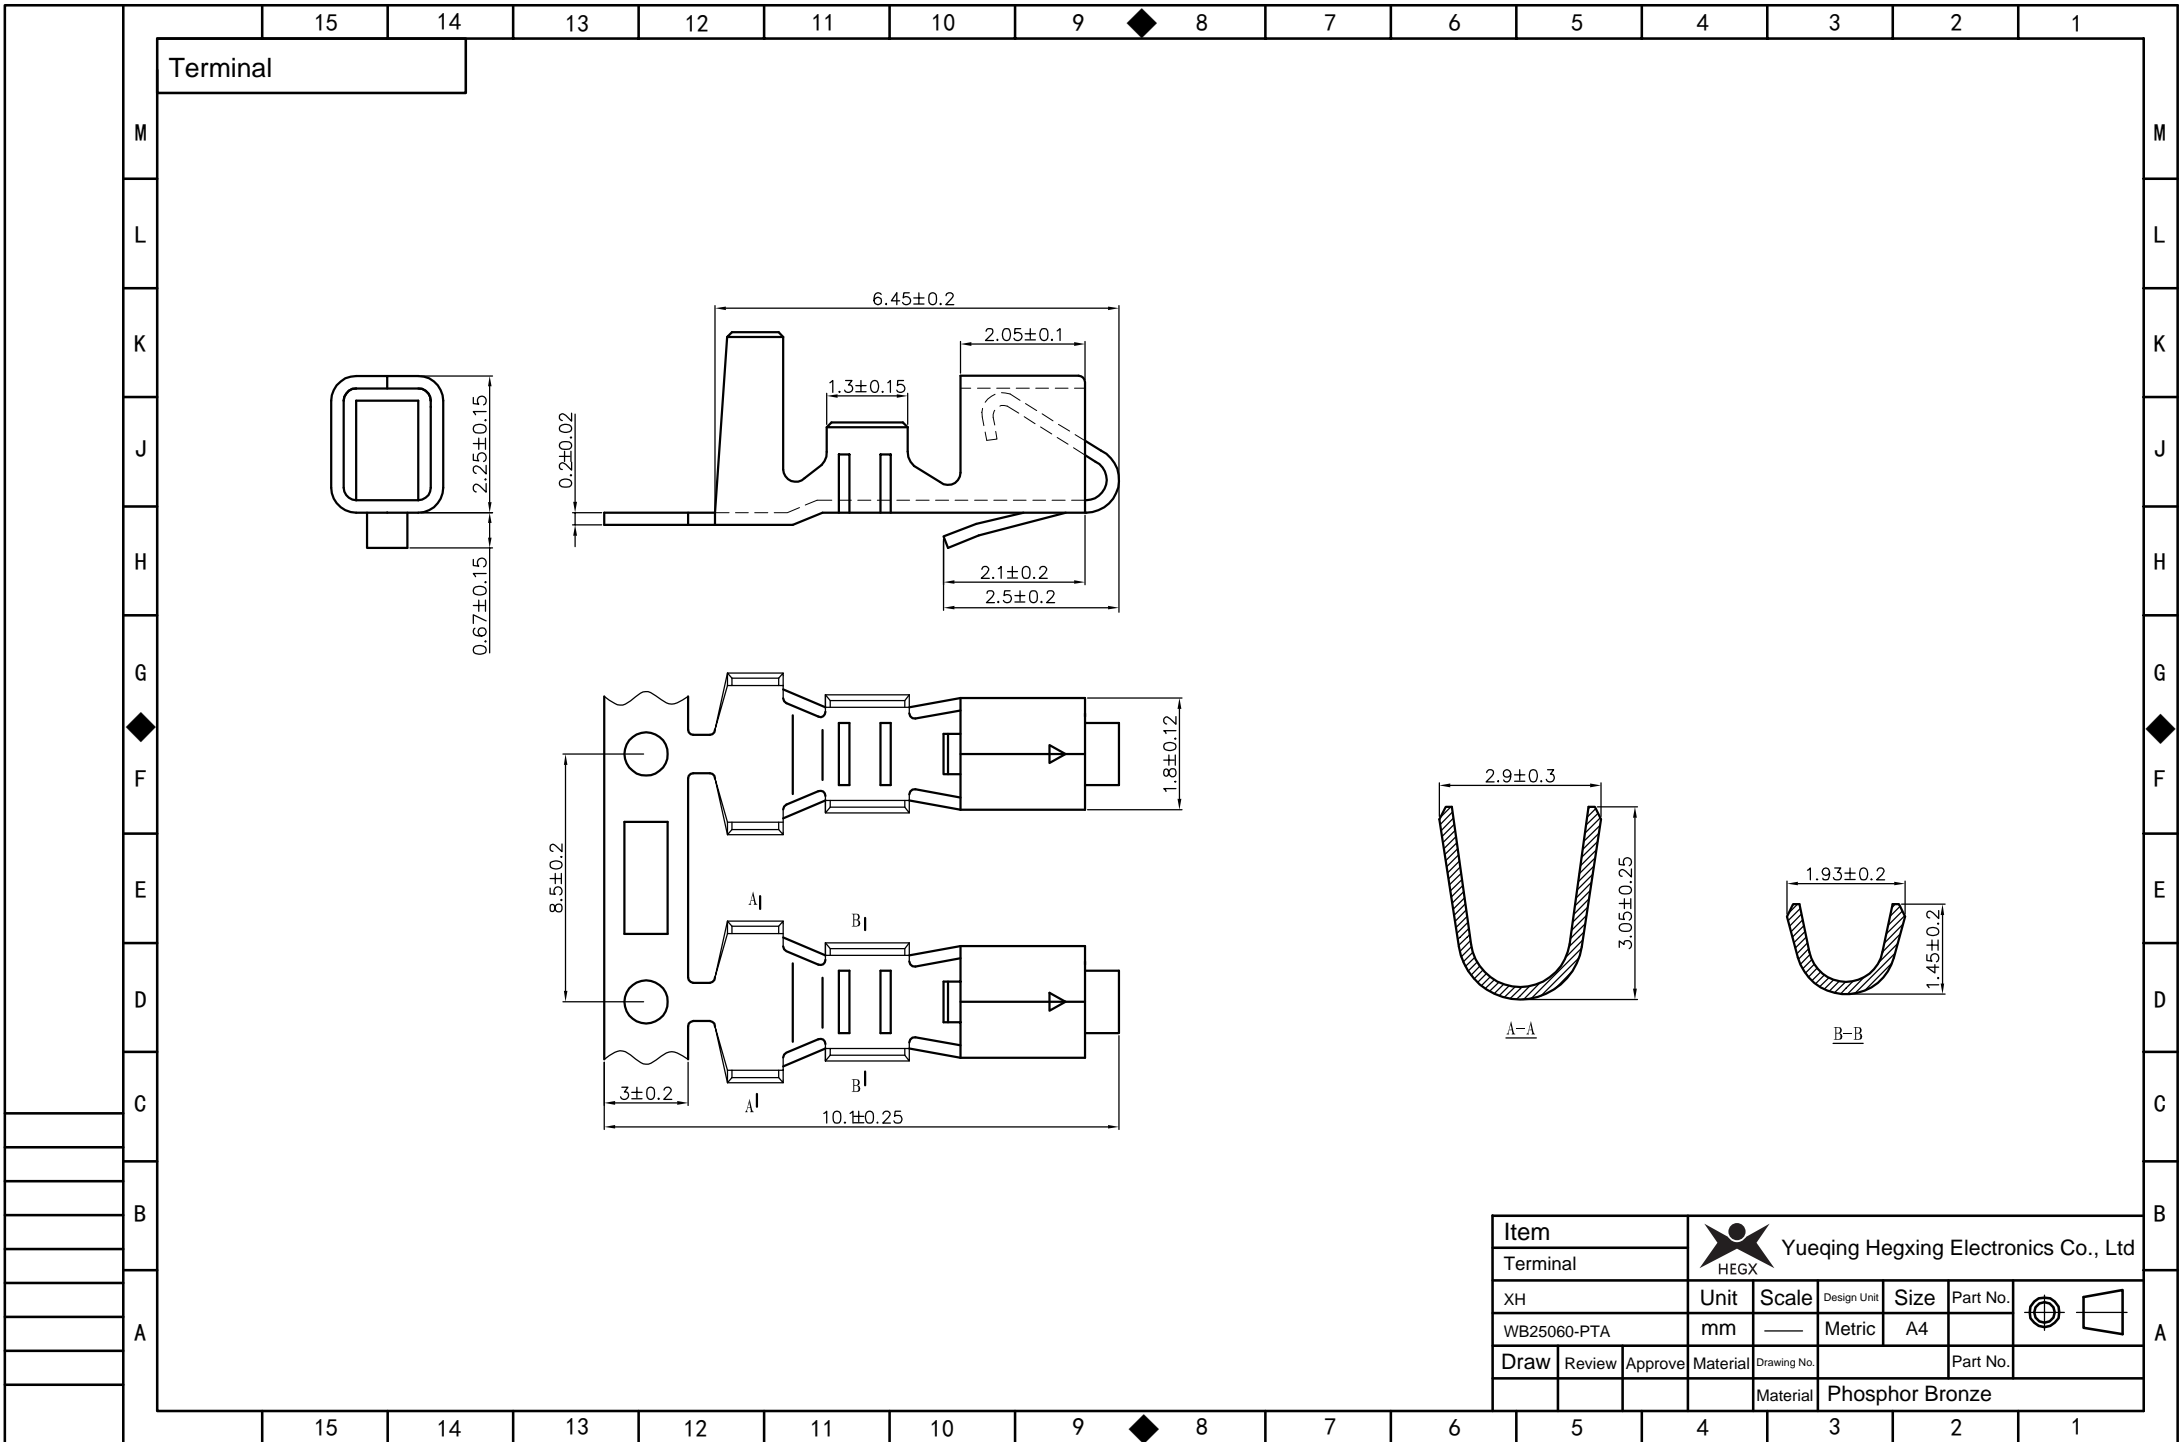

Plug Housing

Item		 Yueqing Hegxing Electronics Co., Ltd						
Plug Housing		Unit	Scale	Design Unit	Size	Part No.	 	
XHE		mm	—	Metric	A4			
Draw	Review	Approve	Material	Drawing No.	Part No.			
			Material	PA66 (UL94V-0)				

Item		 Yueqing Hegxing Electronics Co., Ltd				
Receptacle Housing						
XHE	Unit	Scale	Design Unit	Size	Part No.	
WB25060-3WA	mm	—	Metric	A4		
Draw	Review	Approve	Material	Drawing No.	Part No.	
			Material	PA66 (UL94V-0)		

Item		 Yueqing Hegxing Electronics Co., Ltd				
Terminal		Unit	Scale	Design Unit	Size	Part No.
XH		mm	—	Metric	A4	
WB25060-PTA		Material	Drawing No.	Part No.		
Draw		Review	Approve	Material: Phosphor Bronze		