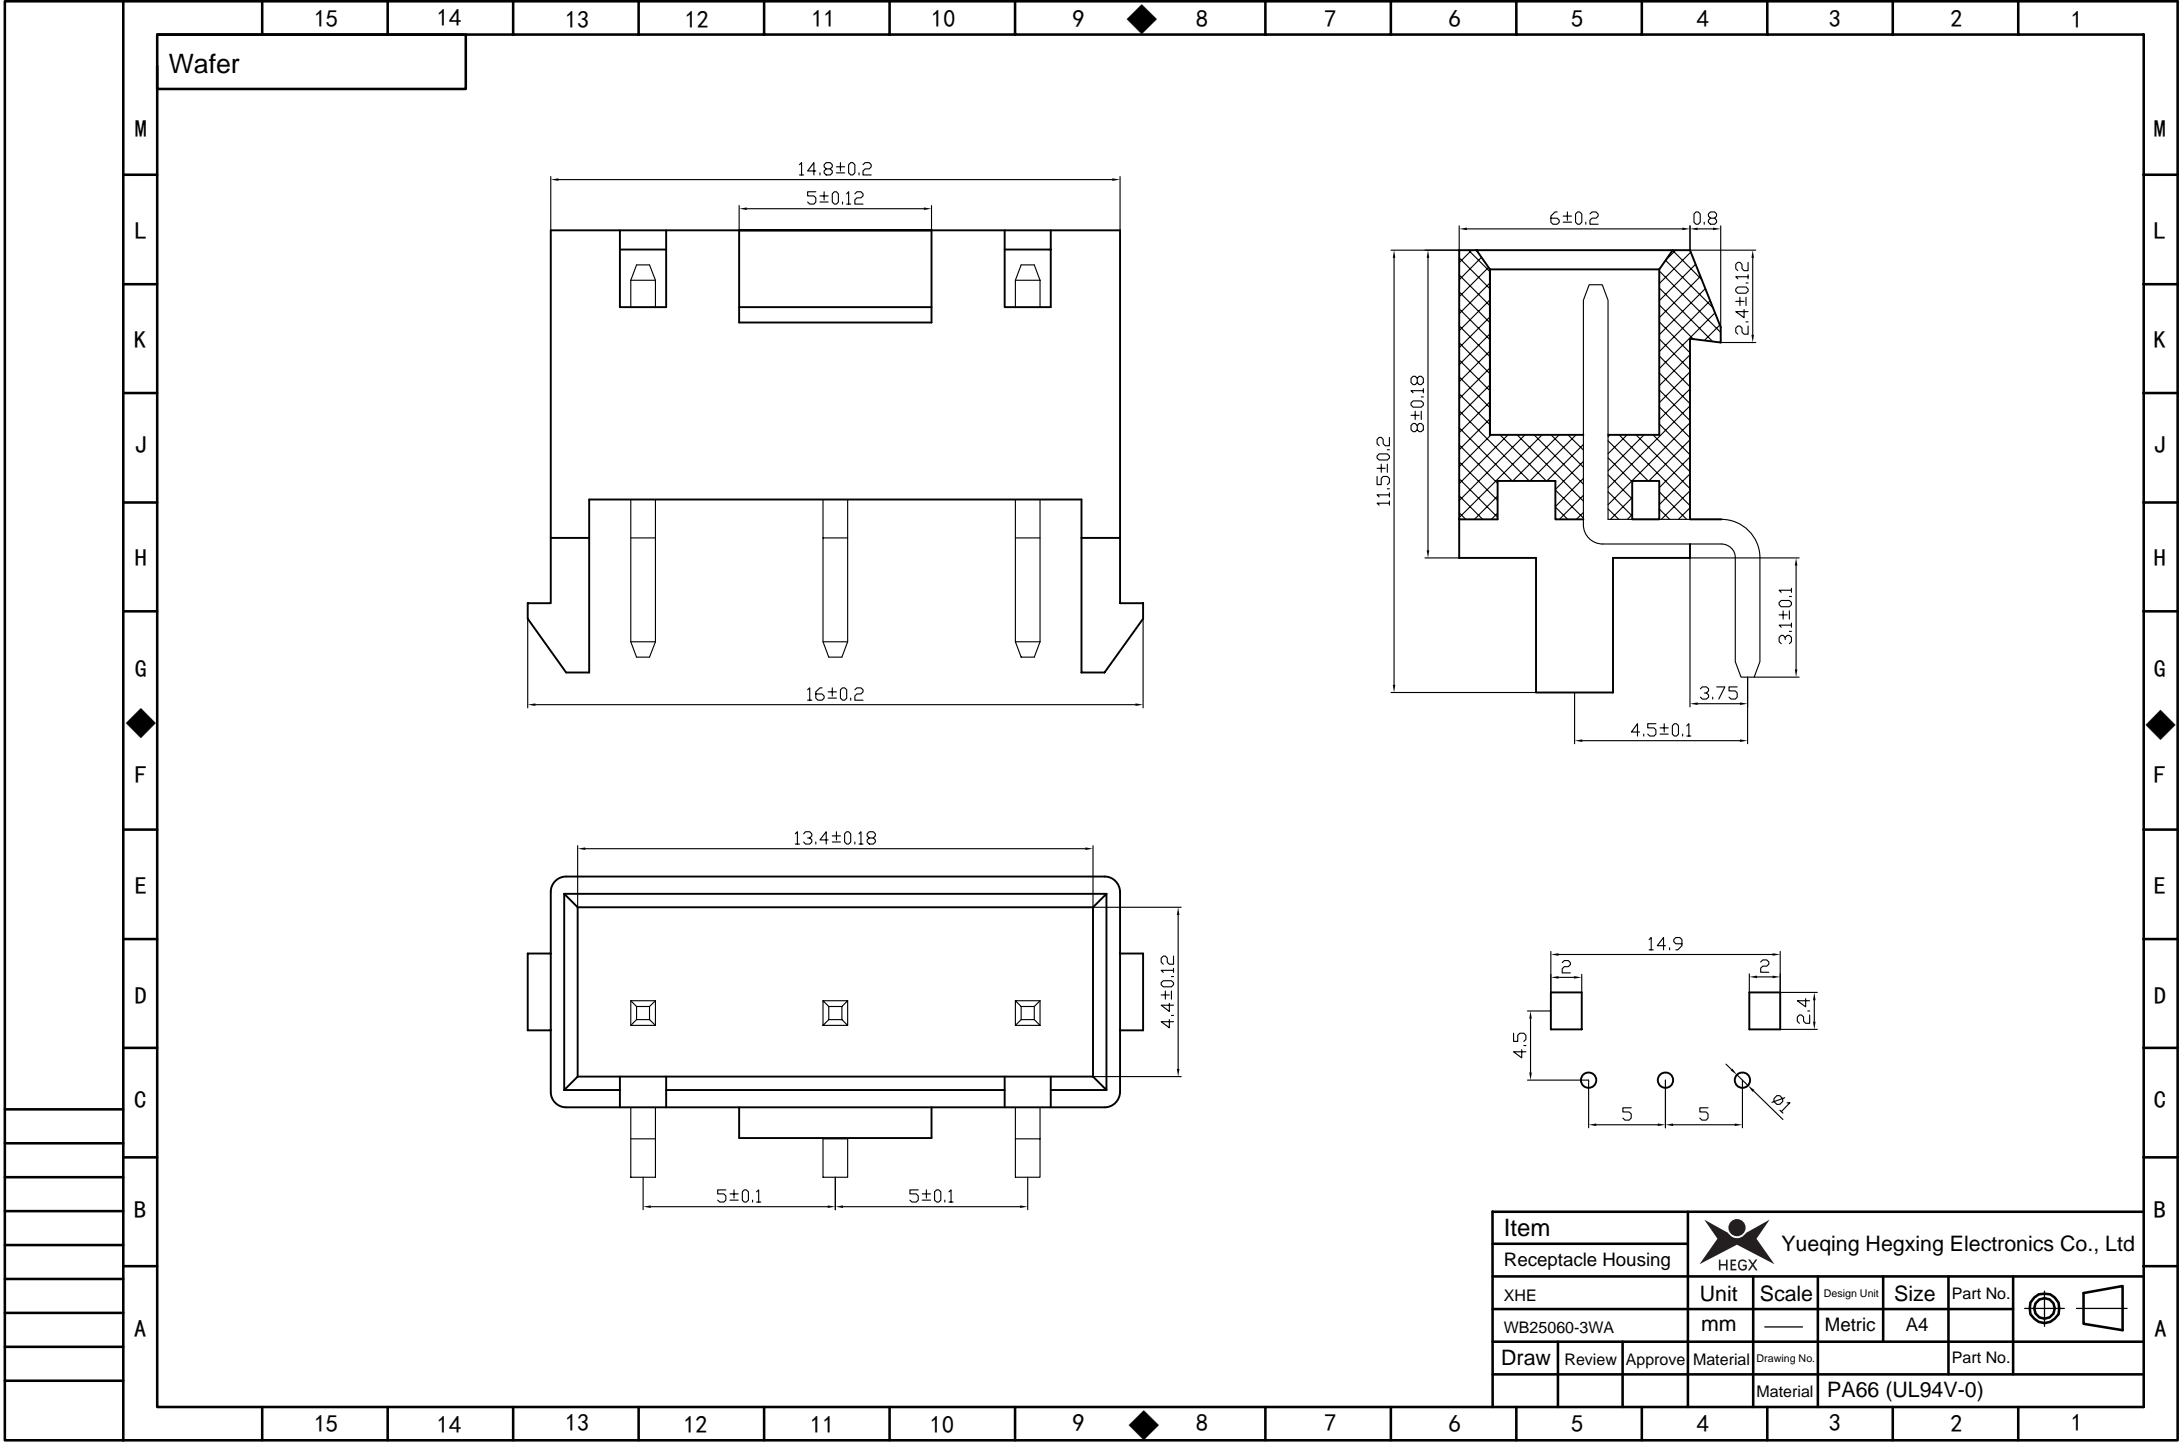

Plug Housing

Item		 Yueqing Hegxing Electronics Co., Ltd						
Plug Housing		Unit	Scale	Design Unit	Size	Part No.	 	
XHE		mm	—	Metric	A4			
Draw	Review	Approve	Material	Drawing No.	Part No.			
			Material	PA66 (UL94V-0)				

Item		 Yueqing Hegxing Electronics Co., Ltd				
Receptacle Housing						
XHE	Unit	Scale	Design Unit	Size	Part No.	
WB25060-3WA	mm	—	Metric	A4		
Draw	Review	Approve	Material	Drawing No.	Part No.	
			Material	PA66 (UL94V-0)		

Item		 Yueqing Hegxing Electronics Co., Ltd				
Terminal		Unit	Scale	Design Unit	Size	Part No.
XH		mm	—	Metric	A4	
WB25060-PTA		Material	Drawing No.	Part No.		
Draw		Review	Approve	Material: Phosphor Bronze		