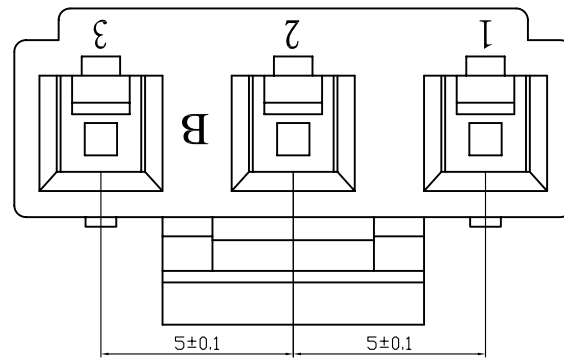

Plug Housing

Item		 Yueqing Hegxing Electronics Co., Ltd						
Plug Housing		Unit	Scale	Design Unit	Size	Part No.	 	
XHE		mm	—	Metric	A4			
Draw	Review	Approve	Material	Drawing No.	Part No.			
			Material	PA66 (UL94V-0)				

Item		 Yueqing Hegxing Electronics Co., Ltd				
Receptacle Housing						
XHE	Unit	Scale	Design Unit	Size	Part No.	
WB25060-3WA	mm	—	Metric	A4		
Draw	Review	Approve	Material	Drawing No.	Part No.	
			Material	PA66 (UL94V-0)		

Item		 Yueqing Hegxing Electronics Co., Ltd				
Terminal		Unit	Scale	Design Unit	Size	Part No.
XH		mm	—	Metric	A4	
WB25060-PTA		Material	Drawing No.	Part No.		
Draw		Review	Approve	Material: Phosphor Bronze		