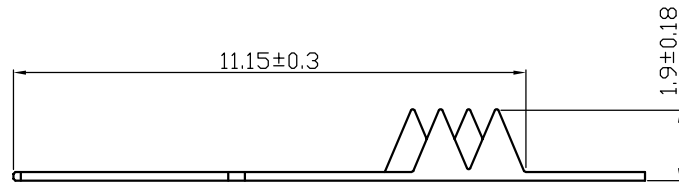

Receptacle Terminal

Item		Yueqing Hegxing Electronics Co., Ltd						
Receptacle Terminal		Unit	Scale	Design Unit	Size	Part No.		
Model		mm	—	Metric	A4			
Draw	Review	Approve	Material	Drawing No.	Part No.			
			Material	Tinned Phosphor Bronze