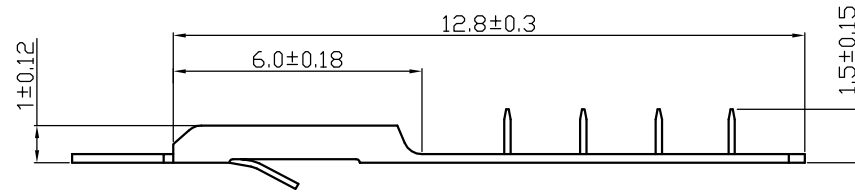

Item		 Yueqing Hegxing Electronics Co., Ltd				
Plug Housing		Unit	Scale	Design Unit	Size	Part No.
543		mm	—	Metric	A4	 
Draw	Review	Approve	Material	Drawing No.	Part No.	
			Material	PA66 (UL94V-0)		

15 14 13 12 11 10 9 8 7 6 5 4 3 2 1

Plug Terminal

M
L
K
J
H
G
F
E
D
C
B
A

M
L
K
J
H
G
F
E
D
C
B
A

Item		 Yueqing Hegxing Electronics Co., Ltd					
Plug Terminal		Unit	Scale	Design Unit	Size	Part No.	
Model		mm	—	Metric	A4		
543-PTA							
Draw	Review	Approve	Material	Drawing No.	Part No.		
			Material	Tinned Phosphor Bronze			

15 14 13 12 11 10 9 8 7 6 5 4 3 2 1

Plug Terminal

Item		 Yueqing Hegxing Electronics Co., Ltd					
Plug Terminal		Unit	Scale	Design Unit	Size	Part No.	 
Model		mm	—	Metric	A4		
Draw	Review	Approve	Material	Drawing No.	Part No.		
			Material	Tinned Phosphor Bronze			