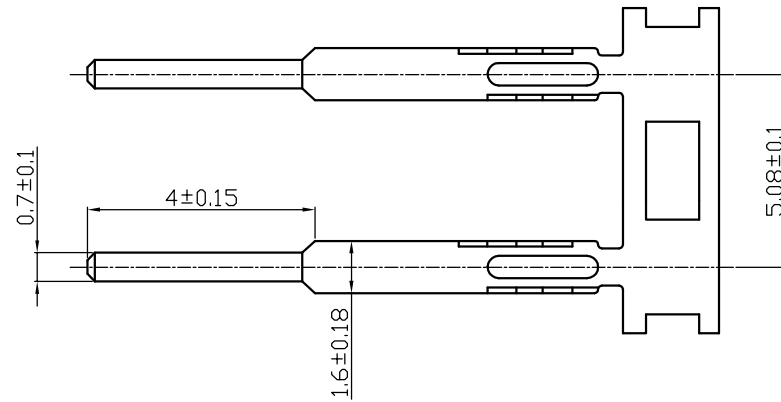

Item		 Yueqing Hegxing Electronics Co., Ltd				
Plug Housing		Unit	Scale	Design Unit	Size	Part No.
543		mm	—	Metric	A4	 
Draw	Review	Approve	Material	Drawing No.	Part No.	
			Material	PA66 (UL94V-0)		

15 14 13 12 11 10 9 8 7 6 5 4 3 2 1

Plug Terminal

M
L
K
J
H
G
F
E
D
C
B
A

M
L
K
J
H
G
F
E
D
C
B
A

Item		 Yueqing Hegxing Electronics Co., Ltd					
Plug Terminal		Unit	Scale	Design Unit	Size	Part No.	
Model		mm	—	Metric	A4		
543-PTA							
Draw	Review	Approve	Material	Drawing No.	Part No.		
			Material	Tinned Phosphor Bronze			

15 14 13 12 11 10 9 8 7 6 5 4 3 2 1

Plug Terminal

Item		 Yueqing Hegxing Electronics Co., Ltd					
Plug Terminal		Unit	Scale	Design Unit	Size	Part No.	 
Model		mm	—	Metric	A4		
Draw	Review	Approve	Material	Drawing No.	Part No.		
			Material	Tinned Phosphor Bronze			

Receptacle Terminal

Item		 Yueqing Hegxing Electronics Co., Ltd						
Receptacle Terminal		Unit	Scale	Design Unit	Size	Part No.	 	
Model		mm	—	Metric	A4			
Draw	Review	Approve	Material	Drawing No.	Part No.			
			Material	Tinned Phosphor Bronze				