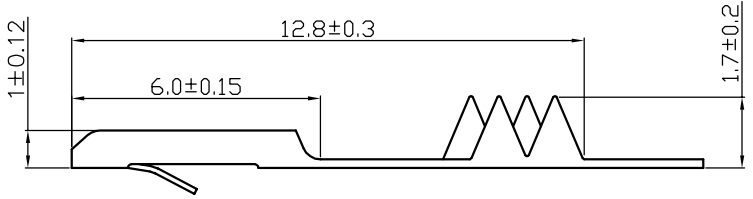

Pole	A	B
1	0	2.54
2	2.54	5.08
3	5.08	7.62
4	7.62	10.16
5	10.16	12.7
6	12.7	15.24
7	15.24	17.78
8	17.78	20.32
9	20.32	22.86
10	22.86	25.4
11	25.4	27.94
12	27.94	30.48
13	30.48	33.02
14	33.02	35.56
15	35.56	38.1
16	38.1	40.64
17	40.64	43.18
18	43.18	45.72
19	45.72	48.26
20	48.26	50.8
21	50.8	53.34
22	53.34	55.88
23	55.88	58.42
24	58.42	60.96

Item		 Yueqing Hegxing Electronics Co., Ltd				
Plug Housing		Unit	Scale	Design Unit	Size	Part No.
543		mm	—	Metric	A4	 
Draw	Review	Approve	Material	Drawing No.	Part No.	
			Material	PA66 (UL94V-0)		

15 14 13 12 11 10 9 8 7 6 5 4 3 2 1

Plug Terminal

M
L
K
J
H
G
F
E
D
C
B
A

M
L
K
J
H
G
F
E
D
C
B
A

Item		 Yueqing Hegxing Electronics Co., Ltd					
Plug Terminal		Unit	Scale	Design Unit	Size	Part No.	
Model		mm	—	Metric	A4		
543-PTA							
Draw	Review	Approve	Material	Drawing No.	Part No.		
			Material	Tinned Phosphor Bronze			

Receptacle Terminal

Item		 Yueqing Hegxing Electronics Co., Ltd						
Receptacle Terminal		Unit	Scale	Design Unit	Size	Part No.	 	
Model		mm	—	Metric	A4			
Draw	Review	Approve	Material	Drawing No.	Part No.			
			Material	Tinned Phosphor Bronze				