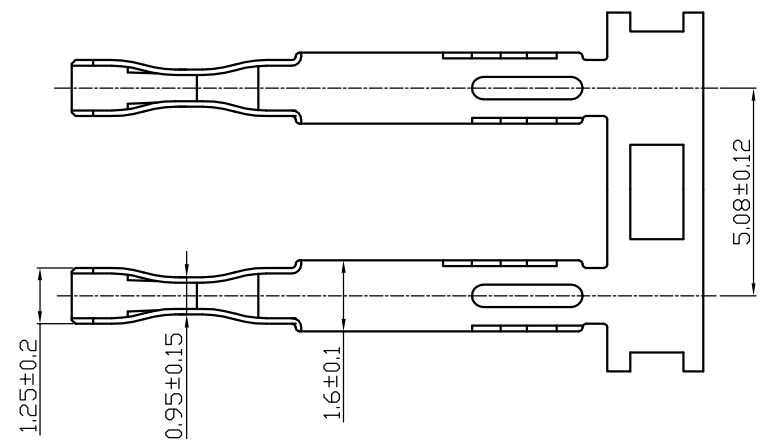

Pole	A	B
1	0	2.54
2	2.54	5.08
3	5.08	7.62
4	7.62	10.16
5	10.16	12.7
6	12.7	15.24
7	15.24	17.78
8	17.78	20.32
9	20.32	22.86
10	22.86	25.4
11	25.4	27.94
12	27.94	30.48
13	30.48	33.02
14	33.02	35.56
15	35.56	38.1
16	38.1	40.64
17	40.64	43.18
18	43.18	45.72
19	45.72	48.26
20	48.26	50.8
21	50.8	53.34
22	53.34	55.88
23	55.88	58.42
24	58.42	60.96

Item		 Yueqing Hegxing Electronics Co., Ltd				
Plug Housing		Unit	Scale	Design Unit	Size	Part No.
543		mm	—	Metric	A4	 
Draw	Review	Approve	Material	Drawing No.	Part No.	
			Material	PA66 (UL94V-0)		

15 14 13 12 11 10 9 8 7 6 5 4 3 2 1

Plug Terminal

M
L
K
J
H
G
F
E
D
C
B
A

M
L
K
J
H
G
F
E
D
C
B
A

Item		 Yueqing Hegxing Electronics Co., Ltd					
Plug Terminal		Unit	Scale	Design Unit	Size	Part No.	
Model		mm	—	Metric	A4		
543-PTA							
Draw	Review	Approve	Material	Drawing No.	Part No.		
			Material	Tinned Phosphor Bronze			

Receptacle Terminal

Item		 Yueqing Hegxing Electronics Co., Ltd						
Receptacle Terminal		Unit	Scale	Design Unit	Size	Part No.	 	
Model		mm	—	Metric	A4			
Draw	Review	Approve	Material	Drawing No.	Part No.			
			Material	Tinned Phosphor Bronze				