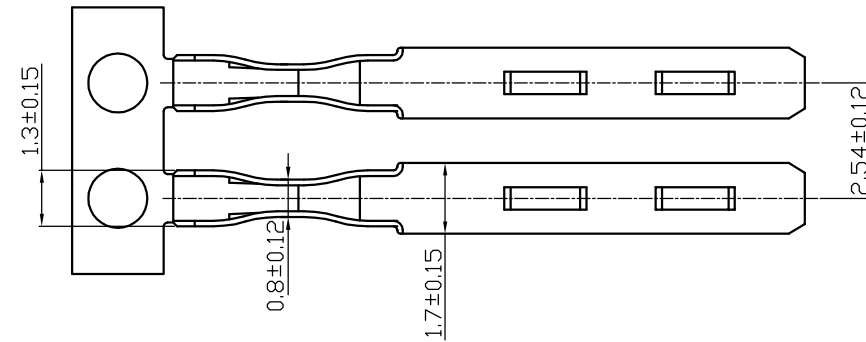

Item		 Yueqing Hegxing Electronics Co., Ltd				
Plug Housing		Unit	Scale	Design Unit	Size	Part No.
543		mm	—	Metric	A4	 
Draw	Review	Approve	Material	Drawing No.	Part No.	
			Material	PA66 (UL94V-0)		

15 14 13 12 11 10 9 8 7 6 5 4 3 2 1

Plug Terminal

M
L
K
J
H
G
F
E
D
C
B
A

M
L
K
J
H
G
F
E
D
C
B
A

Item		 Yueqing Hegxing Electronics Co., Ltd					
Plug Terminal		Unit	Scale	Design Unit	Size	Part No.	
Model		mm	—	Metric	A4		
543-PTA							
Draw	Review	Approve	Material	Drawing No.	Part No.		
			Material	Tinned Phosphor Bronze			

15 14 13 12 11 10 9 8 7 6 5 4 3 2 1

Plug Terminal

Item		 Yueqing Hegxing Electronics Co., Ltd					
Plug Terminal		Unit	Scale	Design Unit	Size	Part No.	 
Model		mm	—	Metric	A4		
Draw	Review	Approve	Material	Drawing No.	Part No.		
			Material	Tinned Phosphor Bronze			

Receptacle Terminal

Item		 Yueqing Hegxing Electronics Co., Ltd						
Receptacle Terminal		Unit	Scale	Design Unit	Size	Part No.	 	
Model		mm	—	Metric	A4			
Draw	Review	Approve	Material	Drawing No.	Part No.			
			Material	Tinned Phosphor Bronze				